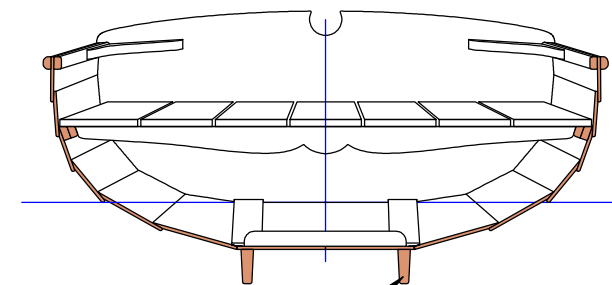

Morbic 8

Hull length	2.30 m
Waterline length	1.16 m
Breadth outside planking	1.20 m
Light weight	38 kg
Nb of persons	2/3

Foot step

Flat bottom
epoxy reinforced

2 rowing
positions

Two skeg
for easy handling

Morbic 10 / 10.5

	Morbic 10	Morbic 10.5
Hull length	2.77 m	2.99 m
Waterline length	2.58 m	2.79 m
Breadth (outside planking)	1.32 m	1.42 m
Light weight (tender)	50 kg	58 kg
Hull weight (sail)	55 kg	64 kg
Full weight (sail)	70 kg	82 kg
Sail area	4.3 m ²	5 m ²
Category	D	D
Crew	2/3	2/3