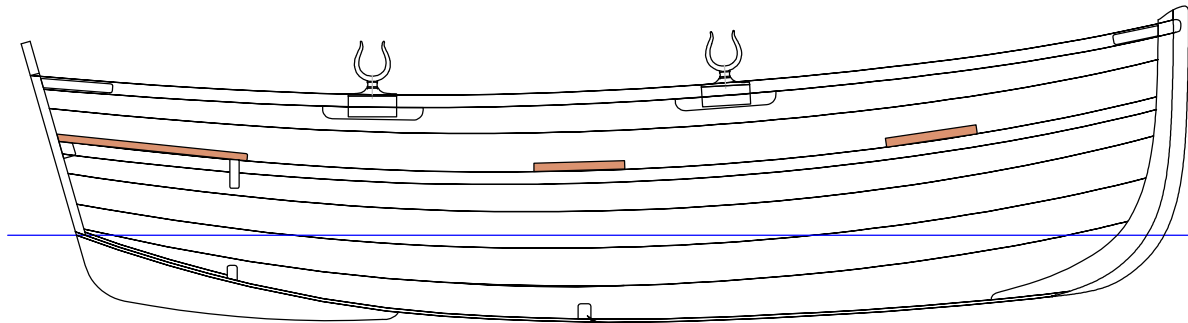

Morbic 8

Hull length	2.30 m
Waterline length	1.16 m
Breadth outside planking	1.20 m
Light weight	38 kg
Nb of persons	2/3

Foot step

Flat bottom
epoxy reinforced

2 rowing
positions

Two skeg
for easy handling

Morbic 10 / 10.5

	Morbic 10	Morbic 10.5
Hull length	2.77 m	2.99 m
Waterline length	2.58 m	2.79 m
Breadth (outside planking)	1.32 m	1.42 m
Light weight (tender)	50 kg	58 kg
Hull weight (sail)	55 kg	64 kg
Full weight (sail)	70 kg	82 kg
Sail area	4.3 m ²	5 m ²
Category	D	D
Crew	2/3	2/3