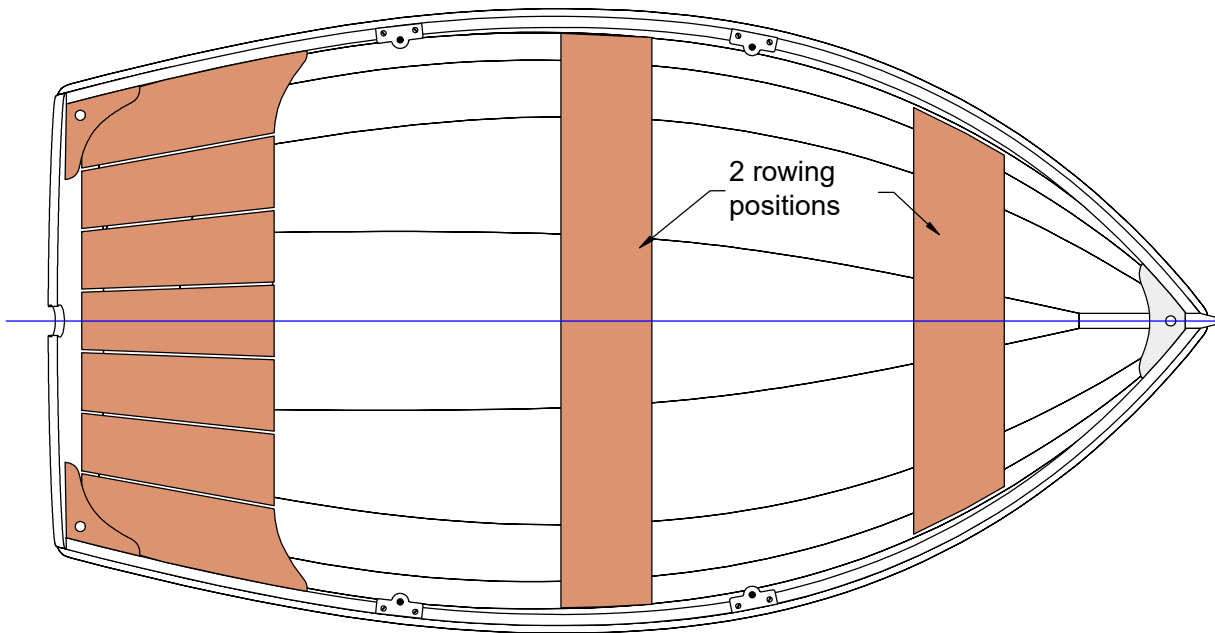

Morbic 8

Hull length	2.30 m
Waterline length	1.16 m
Breadth outside planking	1.20 m
Light weight	38 kg
Nb of persons	2/3

Foot step

Flat bottom
epoxy reinforced

2 rowing
positions

Two skeg
for easy handling

Morbic 10 / 10.5

	Morbic 10	Morbic 10.5
Hull length	2.77 m	2.99 m
Waterline length	2.58 m	2.79 m
Breadth (outside planking)	1.32 m	1.42 m
Light weight (tender)	50 kg	58 kg
Hull weight (sail)	55 kg	64 kg
Full weight (sail)	70 kg	82 kg
Sail area	4.3 m ²	5 m ²
Category	D	D
Crew	2/3	2/3