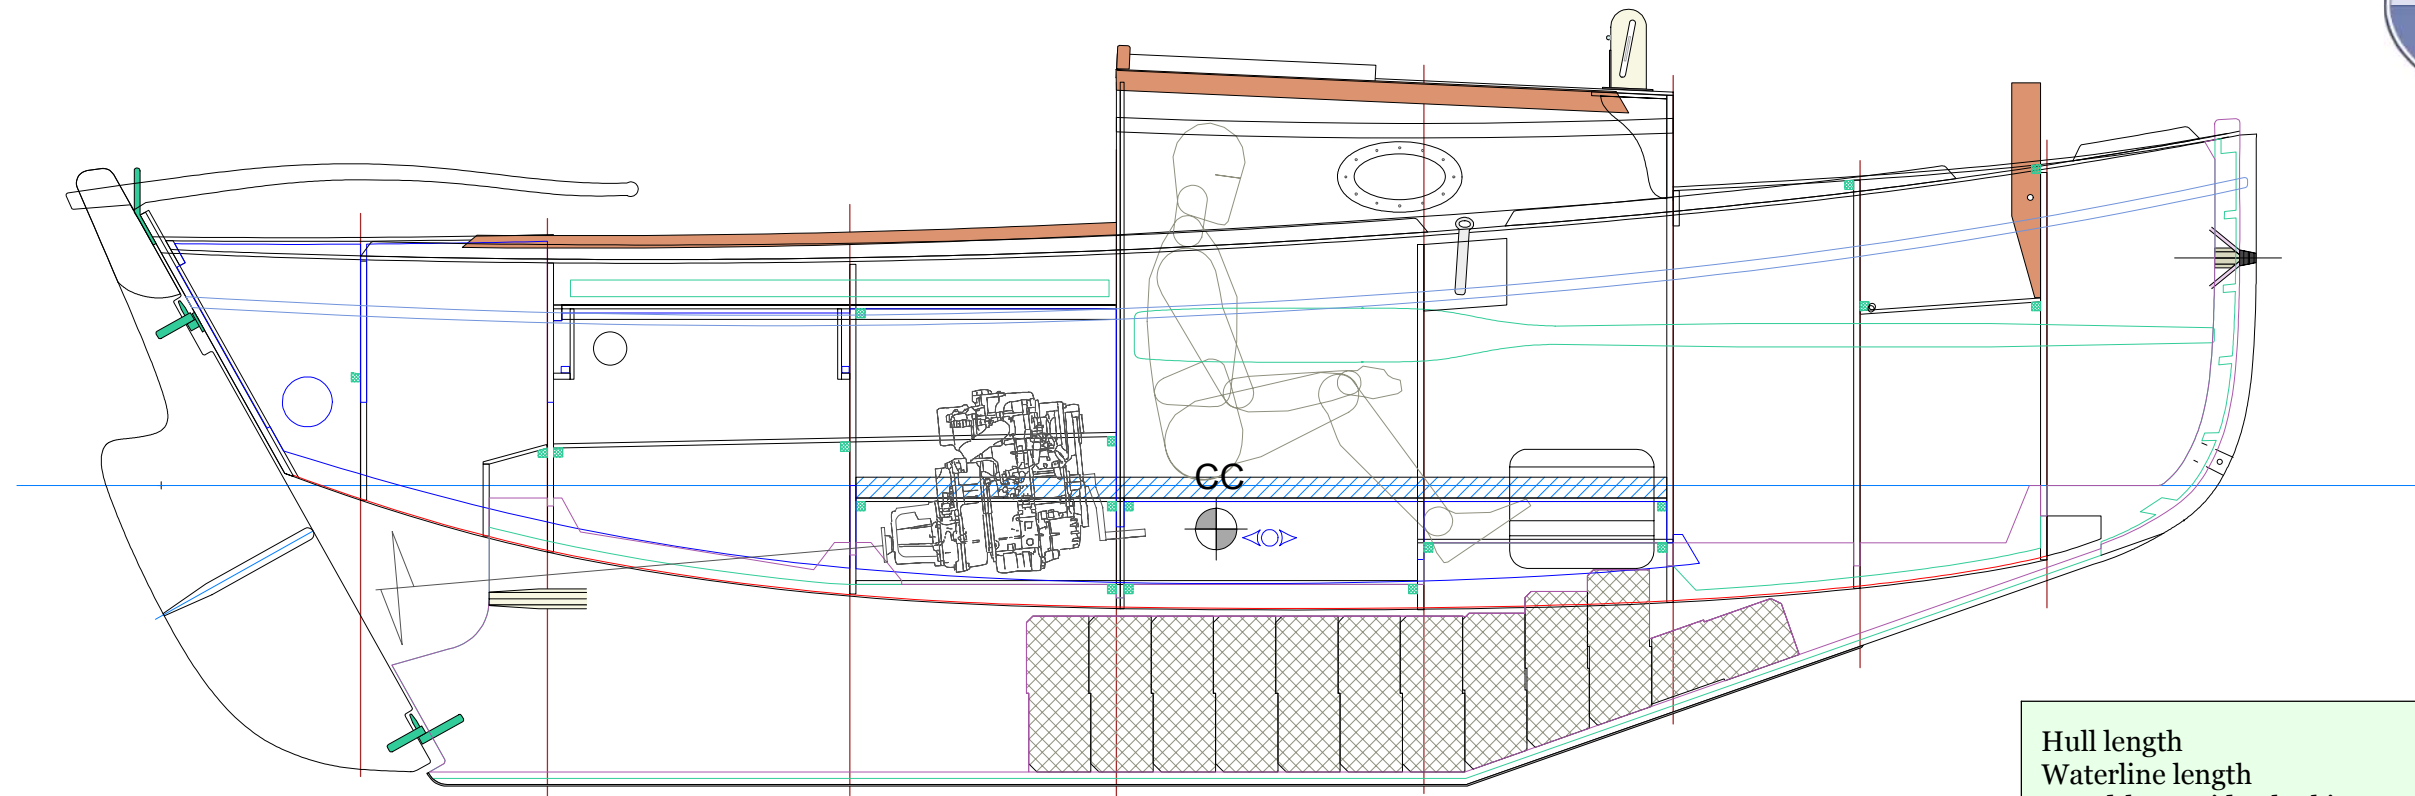

# Koalen 18

Hull length	5.60 m
Waterline length	5.06 m
Breadth, outside planking	2.20 m
Draught	0.80 m
Light weight (with rig and motor)	1000 kg about
Ballast	200 kg about
Sail area	18 m <sup>2</sup>
CE design category	C - 4 crew