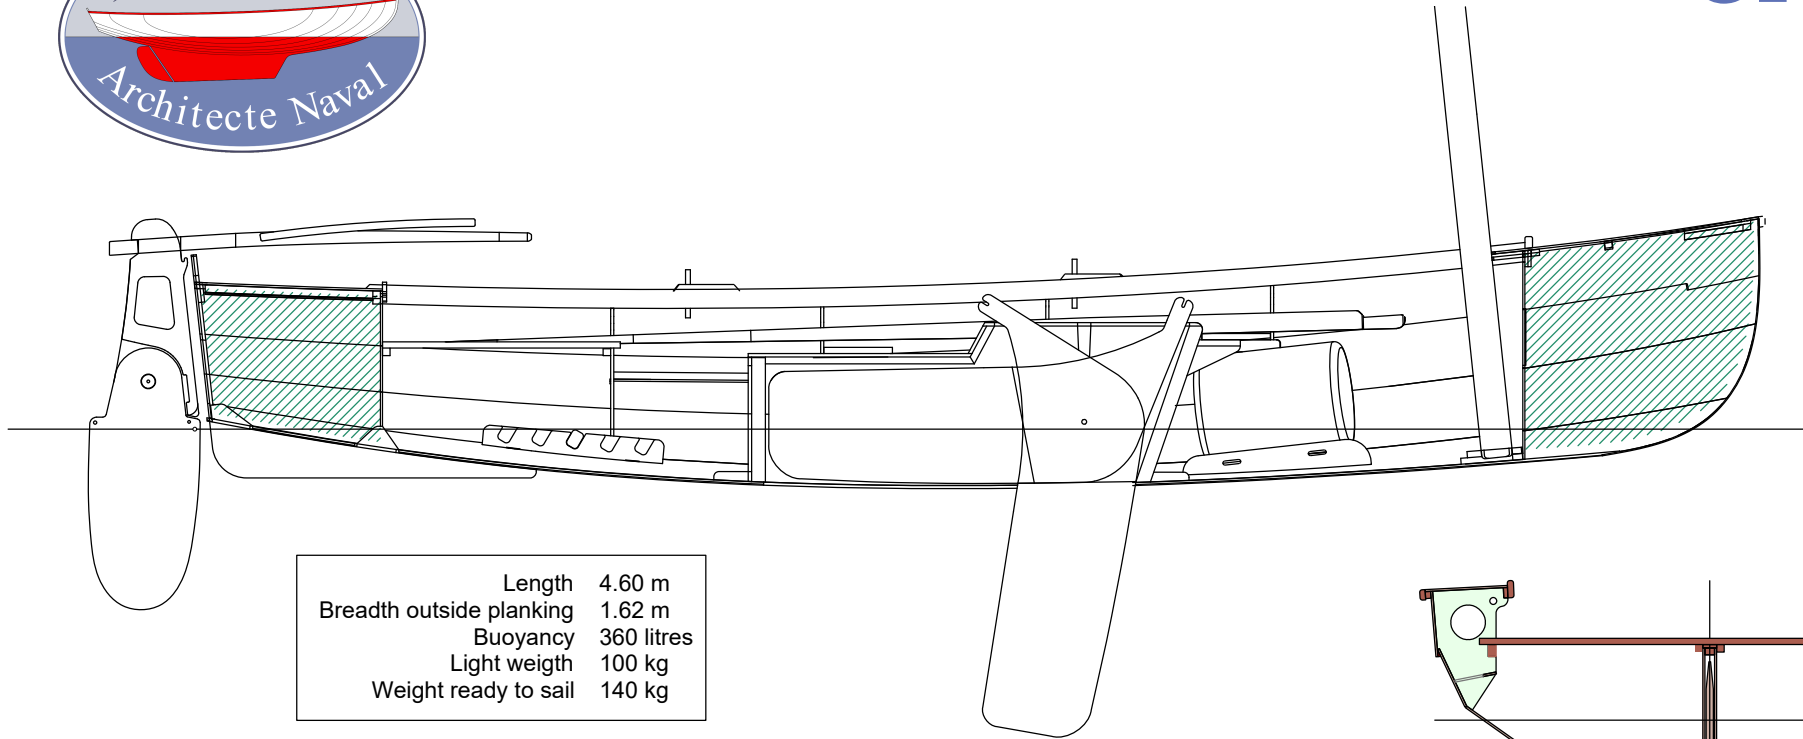

# Creizic

Length	4.60 m
Breadth outside planking	1.62 m
Buoyancy	360 litres
Light weight	100 kg
Weight ready to sail	140 kg