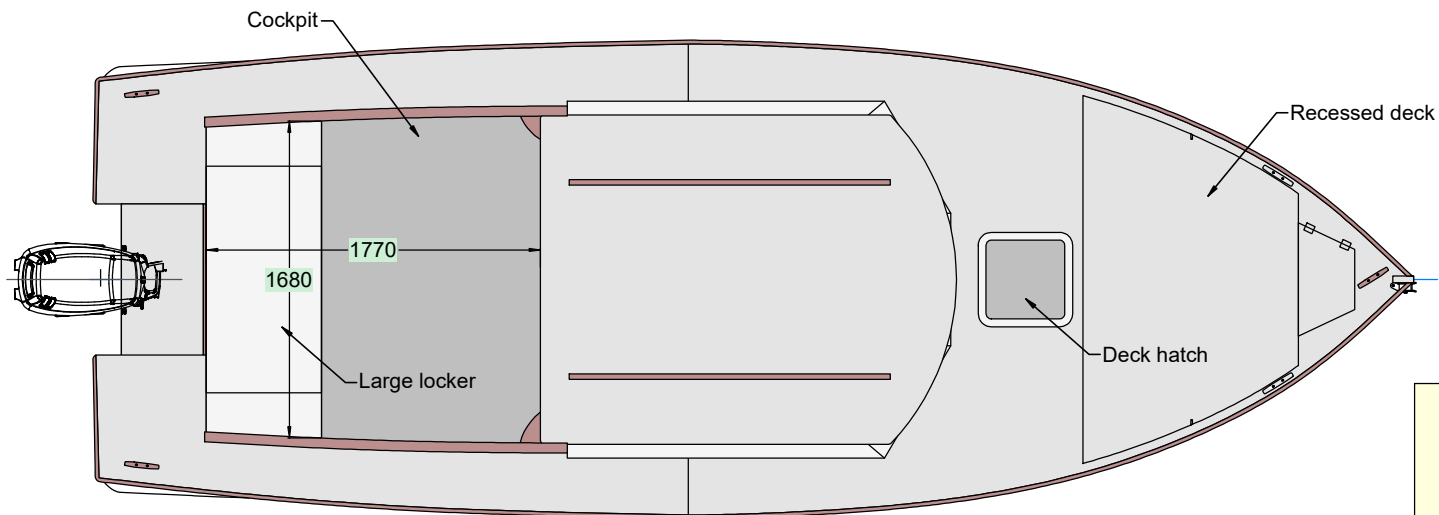

Koulmig 23-A

Length	6.98 m
Waterline length	6.50 m
Breadth	2.50 m
Depth	0.96 m
Draught	0.38 m
Motor power	25 à 60 hp
Bare weight (without motor)	1 150 kg
Weight with 60 hp motor	1 270 kg
Design category	C
Max crew	6