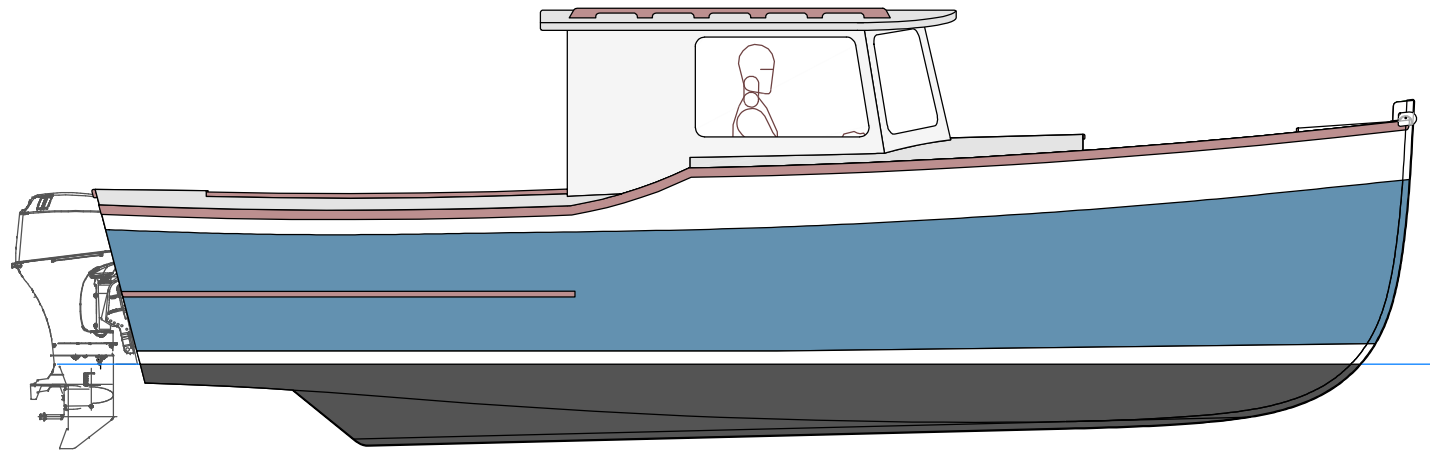

Koulmig 23-A

Length	6.98 m
Waterline length	6.50 m
Breadth	2.50 m
Depth	0.96 m
Draught	0.38 m
Motor power	25 à 60 hp
Bare weight (without motor)	1 150 kg
Weight with 60 hp motor	1 270 kg
Design category	C
Max crew	6