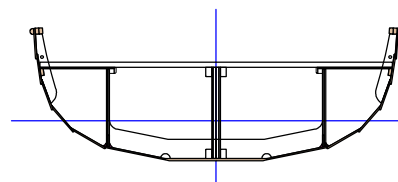

# Morbic 12

Hull length	3.67 m
Waterline length	3.35 m
Breadth	1.55 m
Sail area	7.6 m <sup>2</sup>
Weight bare	80 kg
Weight ready to sail	112 kg
Design category	C / D
Crew	2 / 3