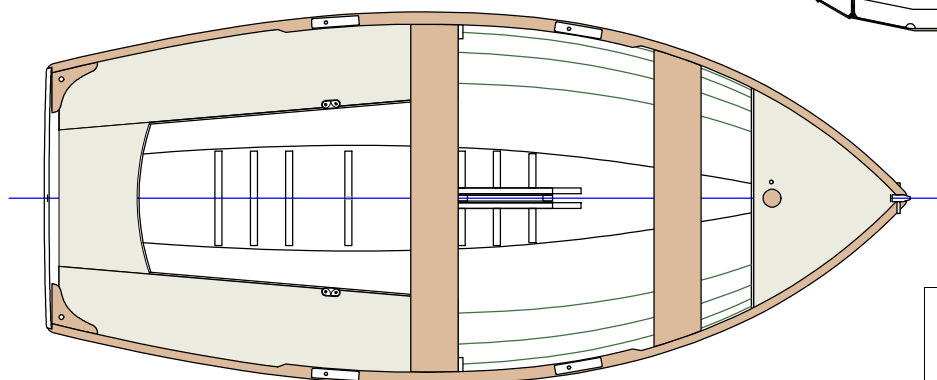

# Morbic 12

Hull length	3.67 m
Waterline length	3.35 m
Breadth	1.55 m
Sail area	7.6 m <sup>2</sup>
Weight bare	80 kg
Weight ready to sail	112 kg
Design category	C / D
Crew	2 / 3