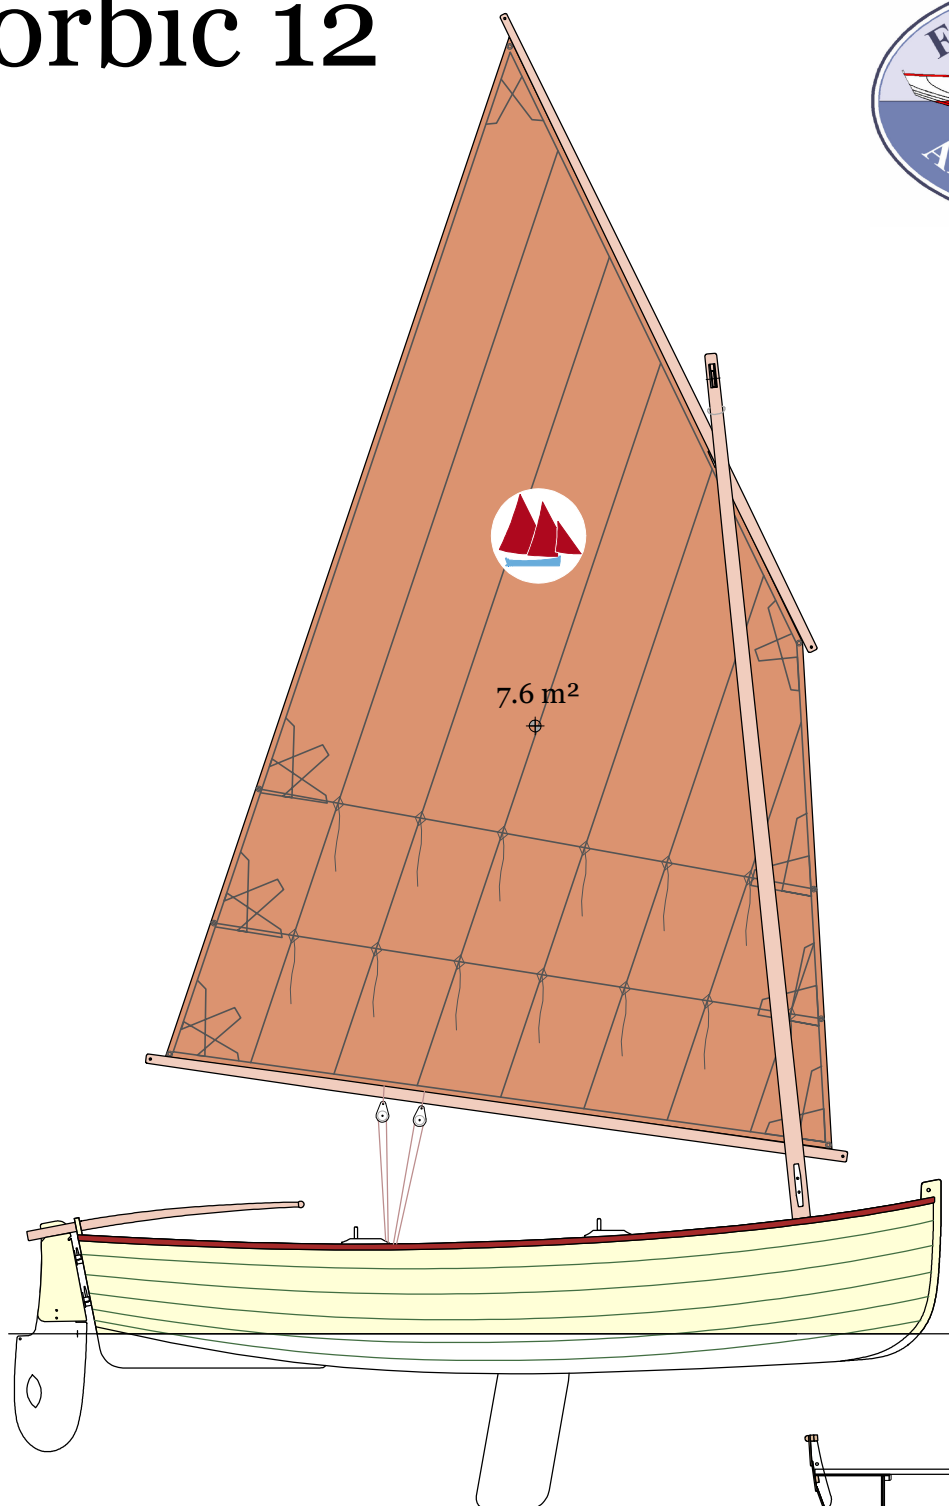

# Morbic 12

Hull length	3.67 m
Waterline length	3.35 m
Breadth	1.55 m
Sail area	7.6 m <sup>2</sup>
Weight bare	80 kg
Weight ready to sail	112 kg
Design category	C / D
Crew	2 / 3