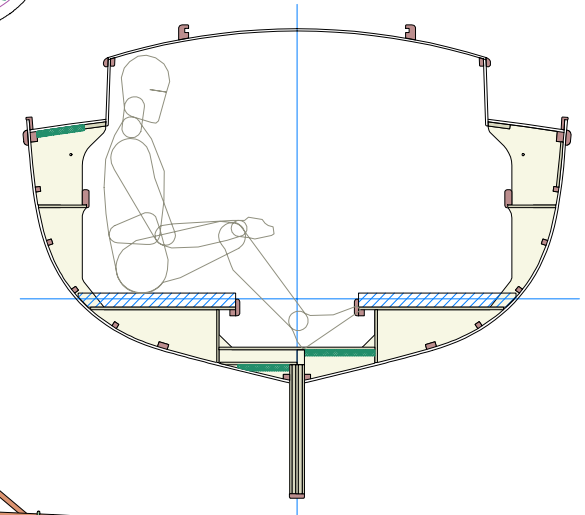

Koalen 18

Hull length	5.64 m
Waterline length	5.05 m
Breadth outside planking	2.22 m
Draught	0.80 m
Light weight (rigged, with motor)	900 kg
Lead ballast	300 kg
Sail area	23.3 m ²
EC category - max crew	C4 / D5