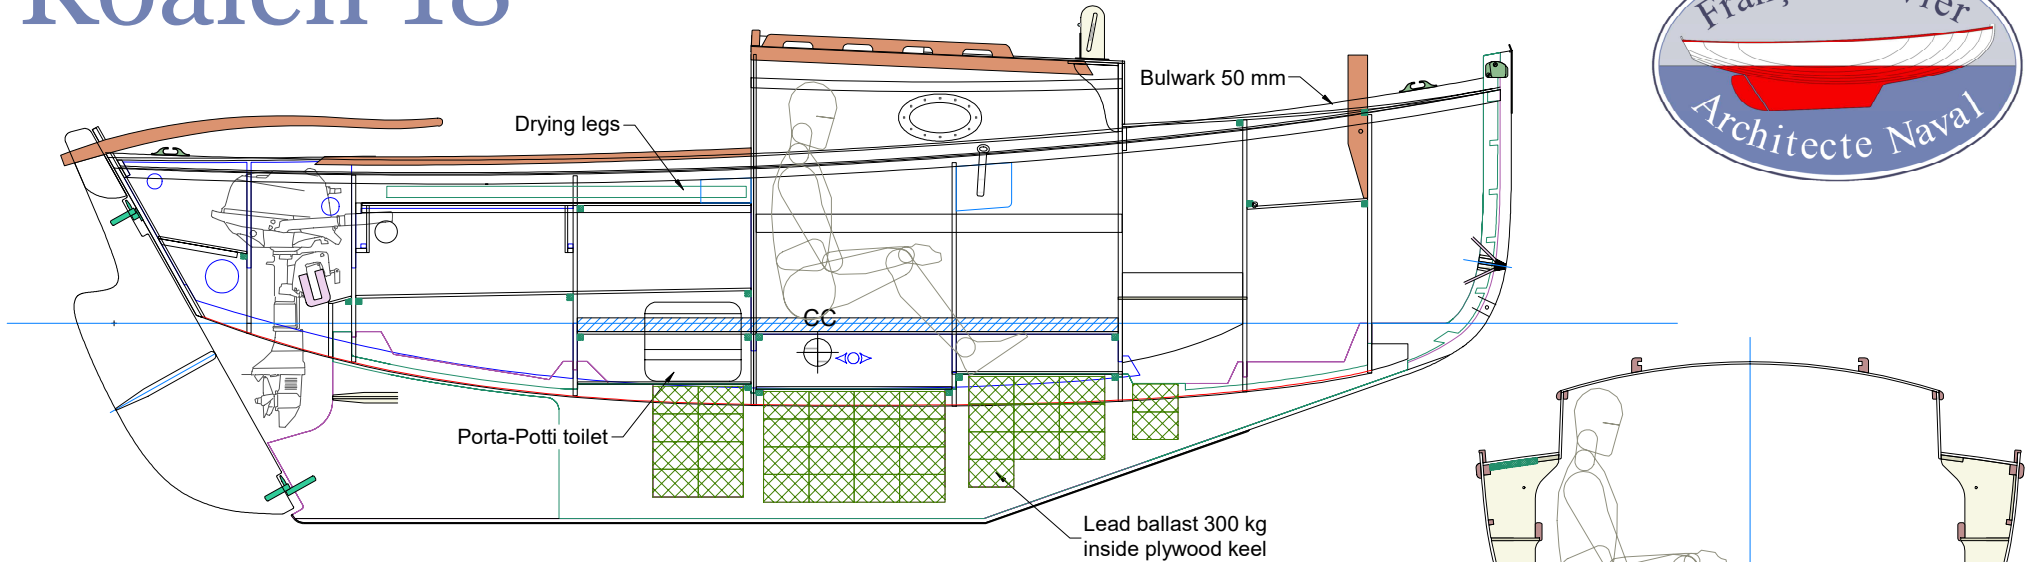

Koalen 18

Hull length	5.64 m
Waterline length	5.05 m
Breadth outside planking	2.22 m
Draught	0.80 m
Light weight (rigged, with motor)	900 kg
Lead ballast	300 kg
Sail area	23.3 m ²
EC category - max crew	C4 / D5