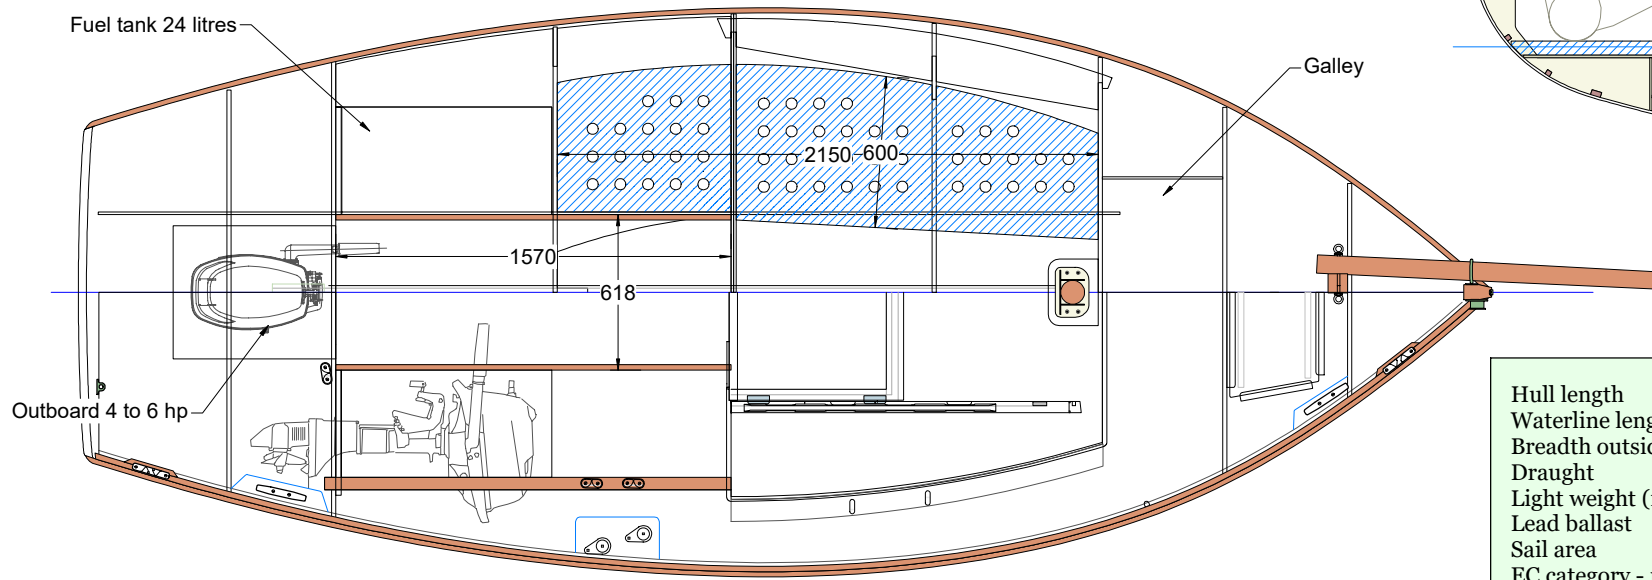

Koalen 18

Hull length	5.64 m
Waterline length	5.05 m
Breadth outside planking	2.22 m
Draught	0.80 m
Light weight (rigged, with motor)	900 kg
Lead ballast	300 kg
Sail area	23.3 m ²
EC category - max crew	C4 / D5