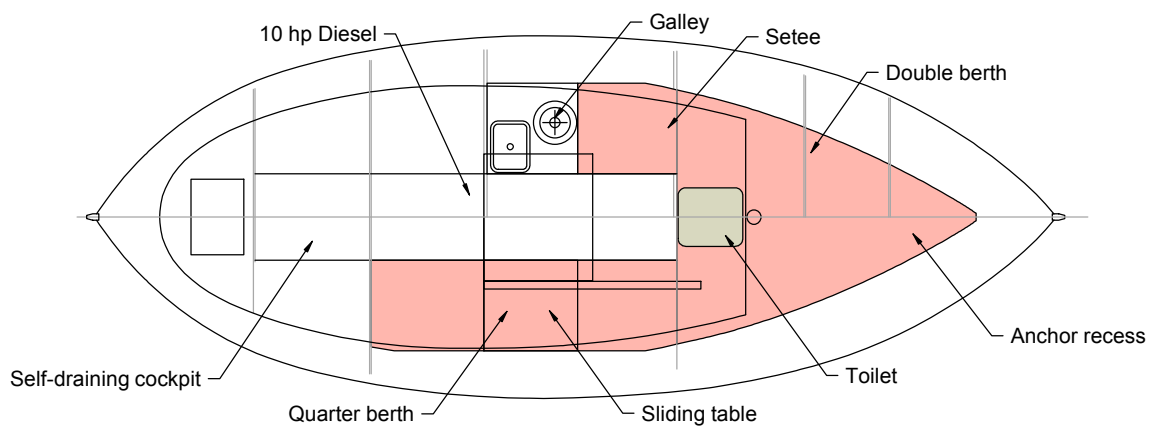

Norzh 22

Hull length : 6.60 m
 Waterline length : 5.80 m
 Breadth : 2.40 m
 Draught : 1.00 m
 Loaded displacement : 2 000 kg
 Ballast : 500 kg (about)

Scale 1/50
 4 March 2010