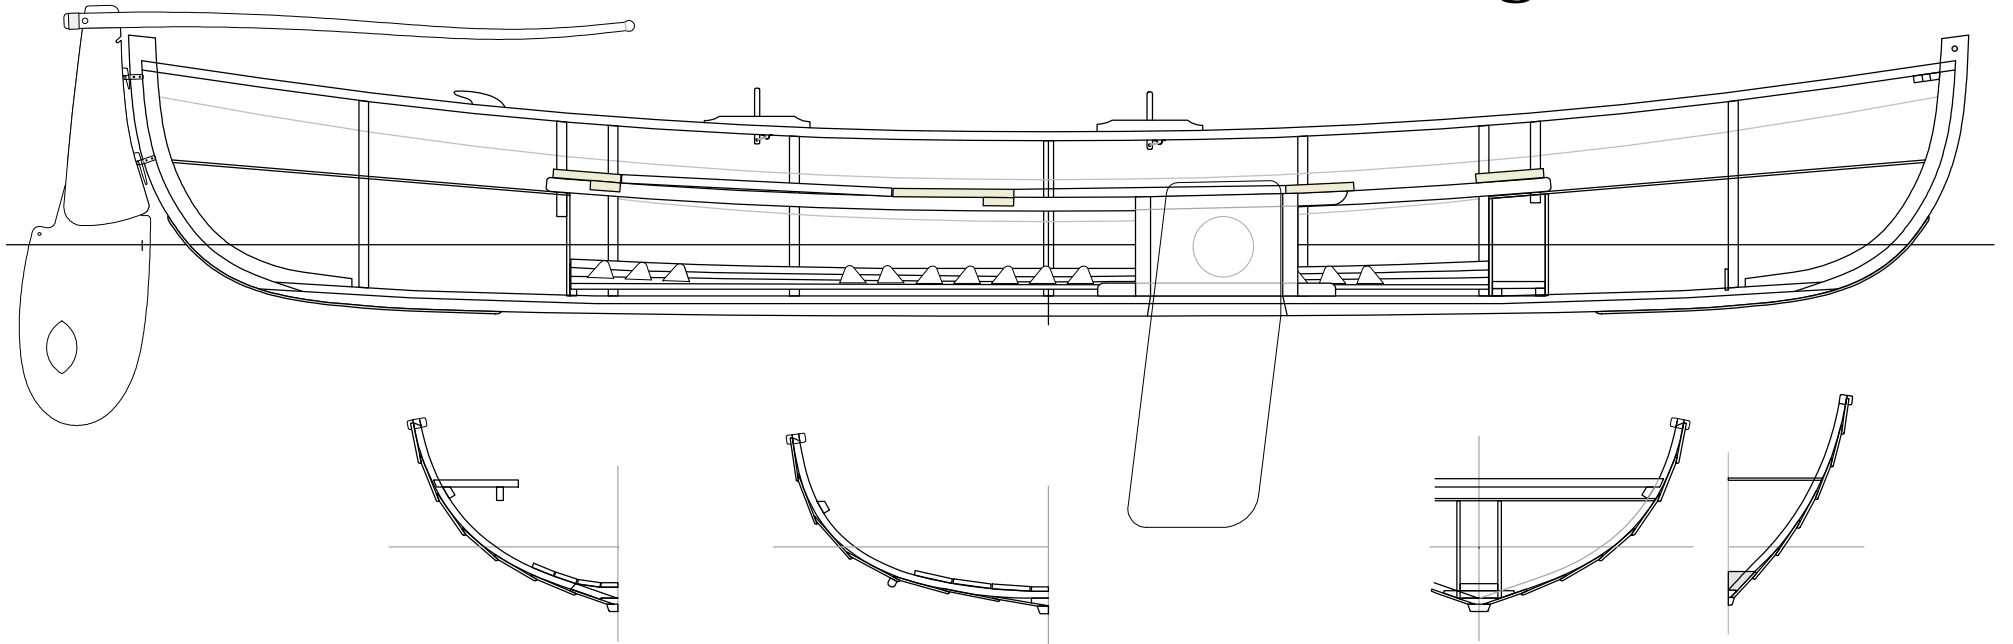

Elorn - General arrangement

Hull length	4.87 m
Waterline length	4.45 m
Breadth	1.37 m
Unrigged weight	110 kg
Ligth weight	160 kg

Elorn Rigs

Spritsail

Lug sail

Spritsail sloop

Lugsail sloop

In the case of sloop rigs (sprit or lug), it possible to step the mast forward and sail under main only.