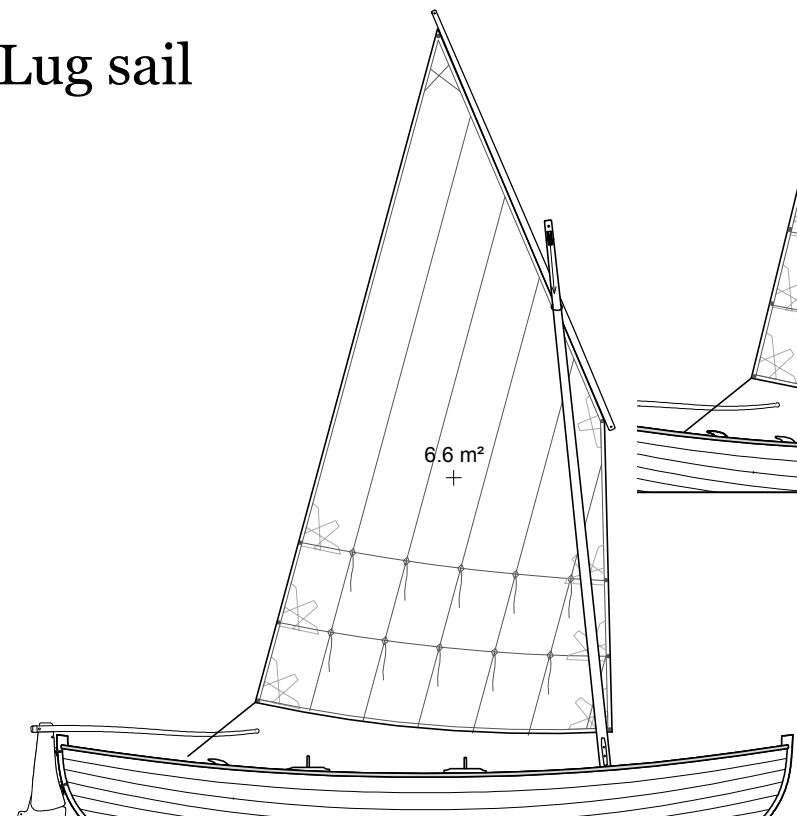

Elorn - General arrangement

Hull length	4.87 m
Waterline length	4.45 m
Breadth	1.37 m
Unrigged weight	110 kg
Ligth weight	160 kg

Elorn Rigs

Spritsail

Lug sail

Spritsail sloop

Lugsail sloop

In the case of sloop rigs (sprit or lug), it possible to step the mast forward and sail under main only.