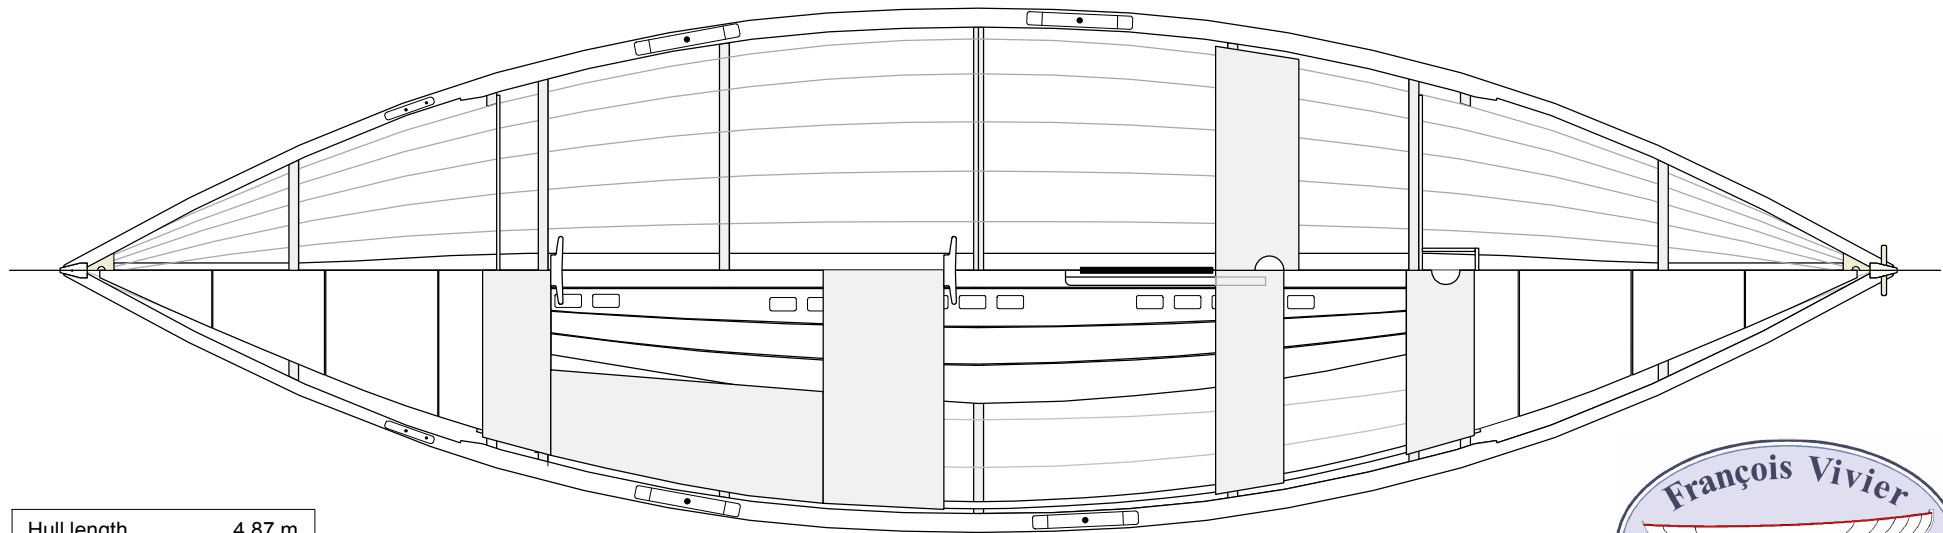

Elorn - General arrangement

Hull length	4.87 m
Waterline length	4.45 m
Breadth	1.37 m
Unrigged weight	110 kg
Ligth weight	160 kg

Elorn Rigs

Spritsail

Lug sail

Spritsail sloop

Lugsail sloop

In the case of sloop rigs (sprit or lug), it possible to step the mast forward and sail under main only.