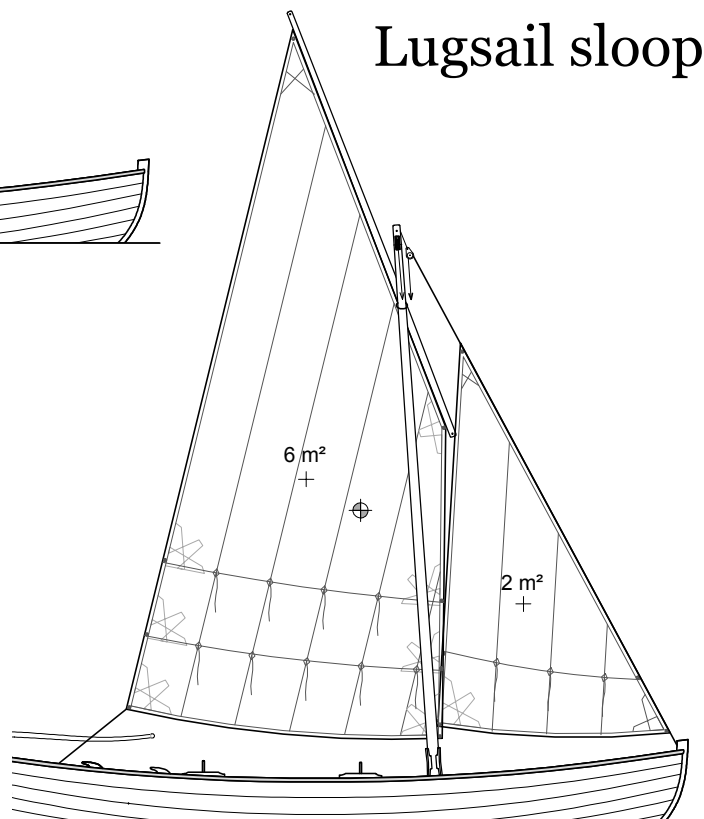

Elorn - General arrangement

Hull length	4.87 m
Waterline length	4.45 m
Breadth	1.37 m
Unrigged weight	110 kg
Ligth weight	160 kg

Elorn Rigs

Spritsail

Lug sail

Spritsail sloop

Lugsail sloop

In the case of sloop rigs (sprit or lug), it possible to step the mast forward and sail under main only.