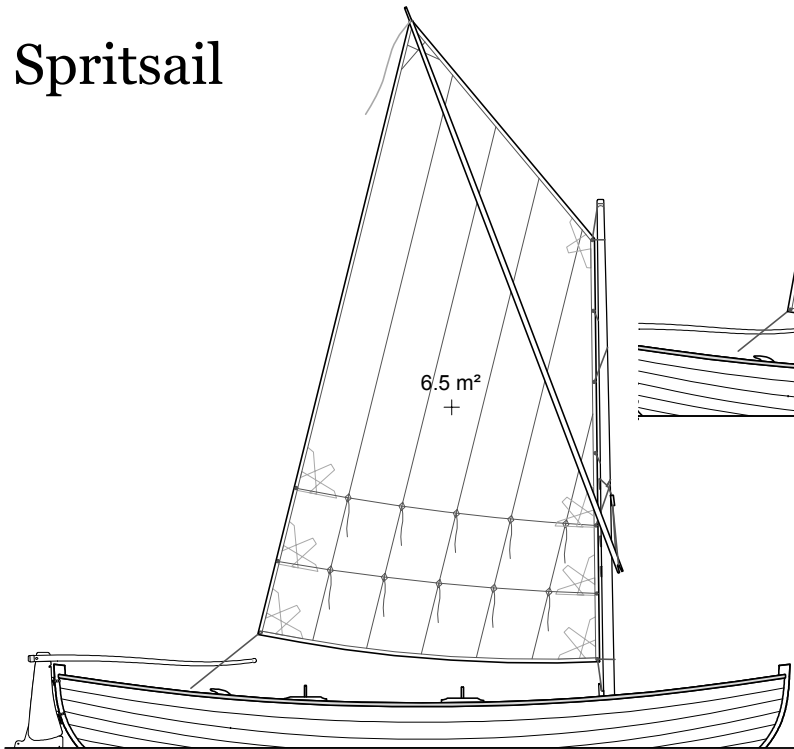

Elorn - General arrangement

Hull length	4.87 m
Waterline length	4.45 m
Breadth	1.37 m
Unrigged weight	110 kg
Ligth weight	160 kg

Elorn Rigs

Spritsail

Lug sail

Spritsail sloop

Lugsail sloop

In the case of sloop rigs (sprit or lug), it possible to step the mast forward and sail under main only.