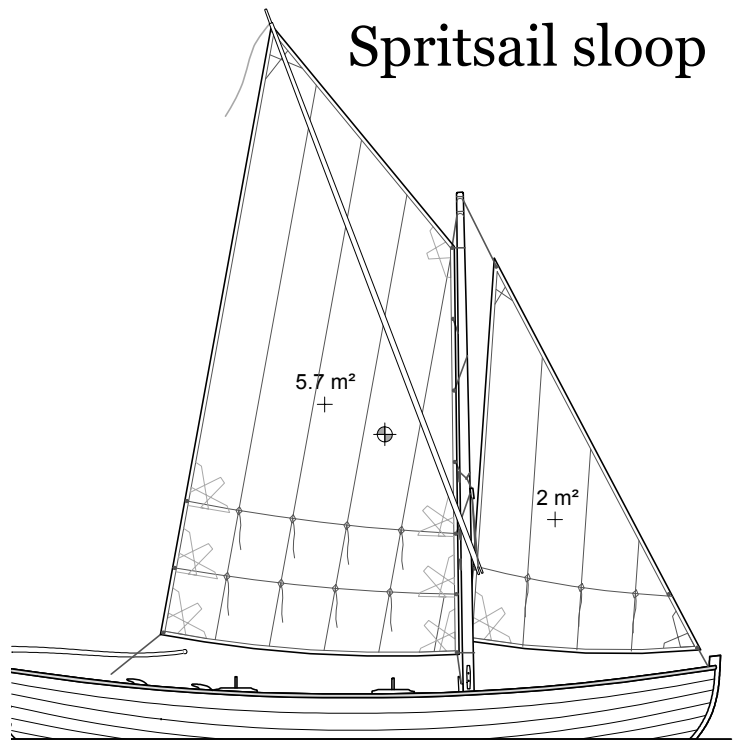

Elorn - General arrangement

Hull length	4.87 m
Waterline length	4.45 m
Breadth	1.37 m
Unrigged weight	110 kg
Ligth weight	160 kg

Elorn Rigs

Spritsail

Lug sail

Spritsail sloop

Lugsail sloop

In the case of sloop rigs (sprit or lug), it possible to step the mast forward and sail under main only.