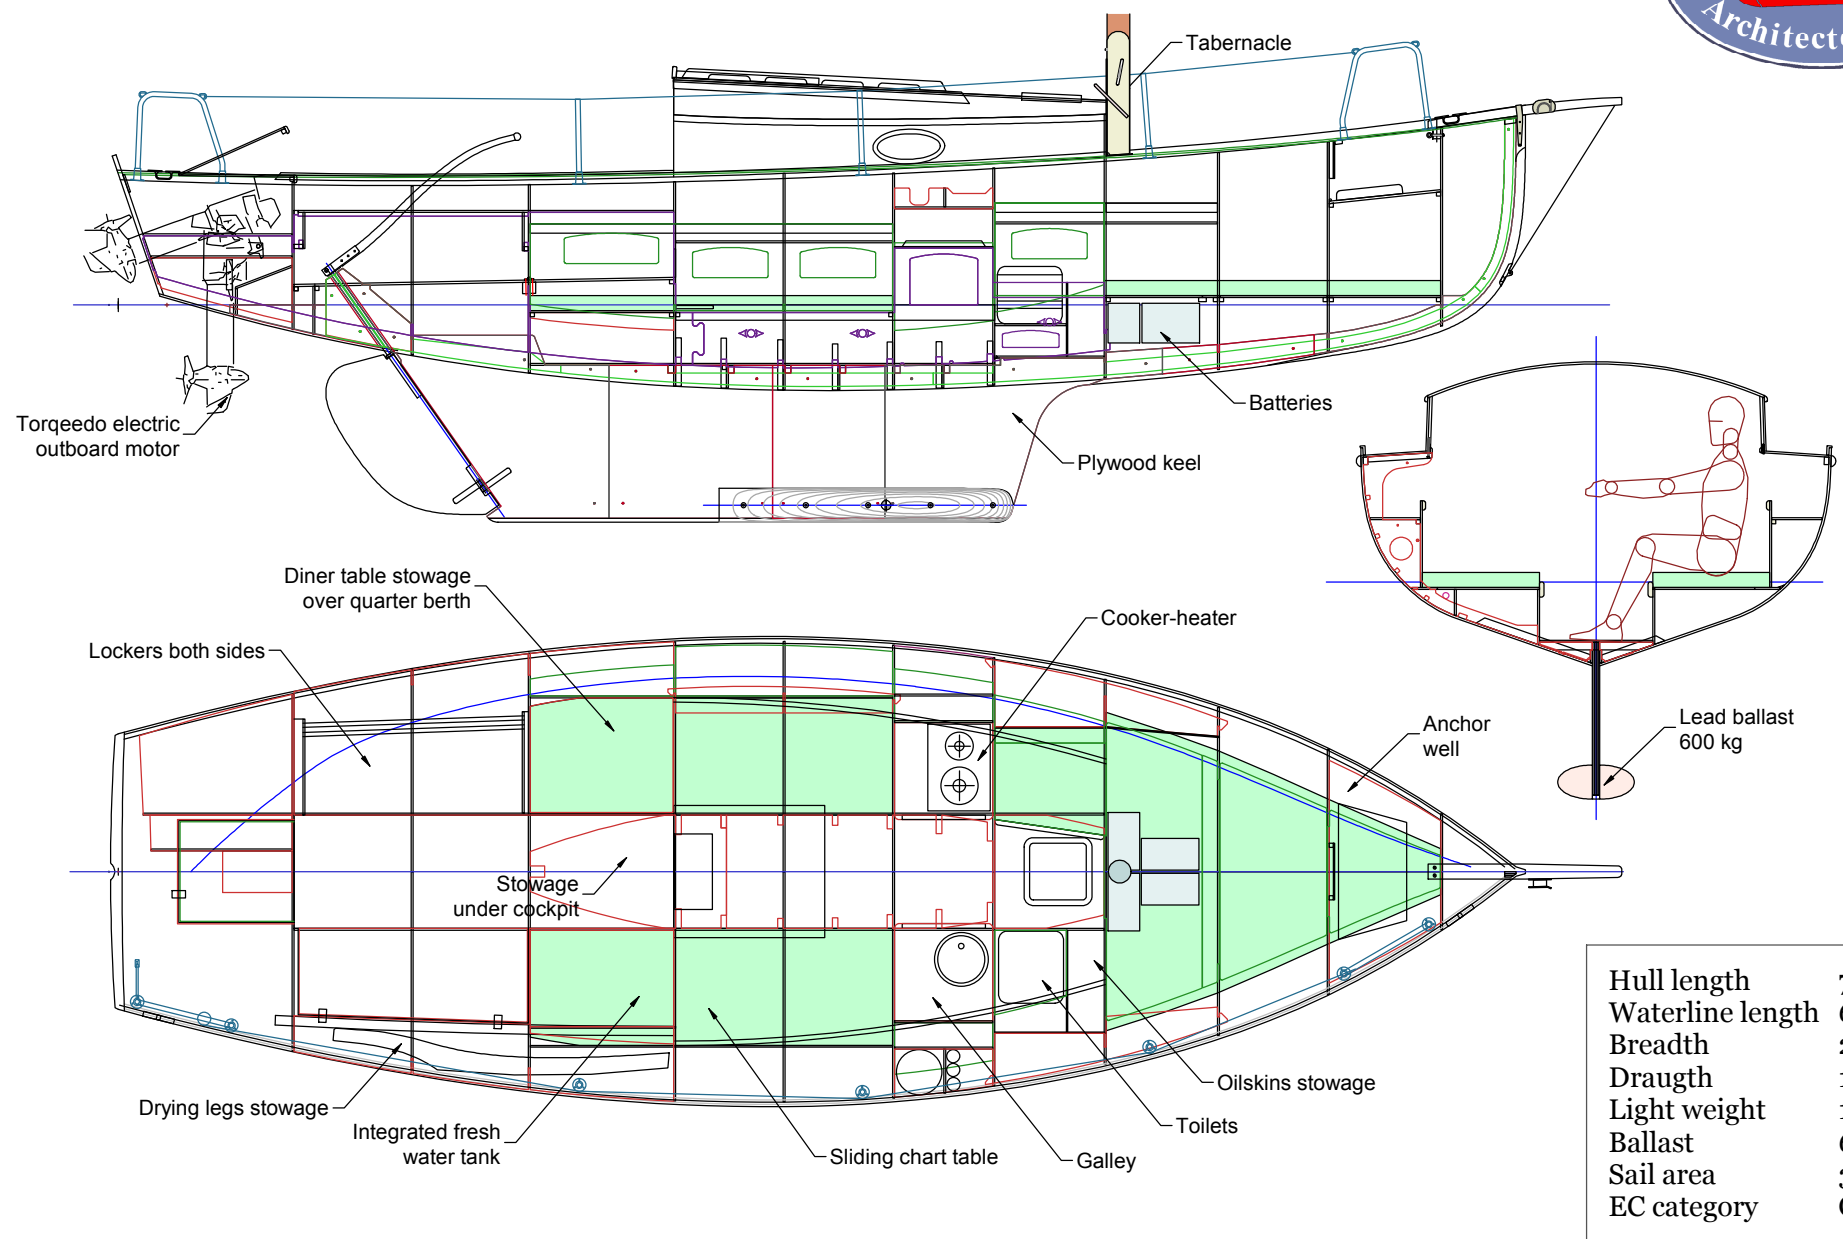

Pen-Hir

Hull length	7.49 m
Waterline length	6.85 m
Breadth	2.50 m
Draught	1.15 m
Light weight	1 800 kg
Ballast	600 kg
Sail area	33.8 m ²
EC category	C or B

Pen-Hir

Hull length	7.49 m
Waterline length	6.85 m
Breadth	2.50 m
Draught	1.15 m
Light weight	1 800 kg
Ballast	600 kg
Sail area	33.8 m ²
EC category	C or B