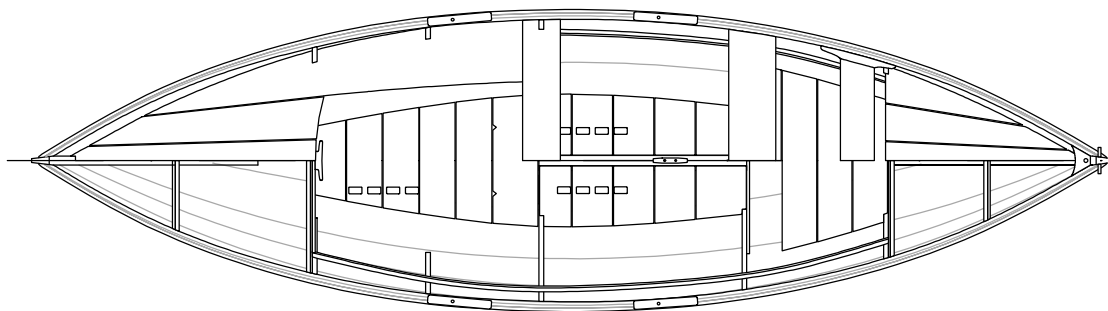

Youkou-Lili

Length:	5.70 m
Waterline length:	4.57 m
Breadth:	1.56 m
Draught, centreboard up:	0.18 m
Draught, centreboard down:	0.94 m
Weight, without rig:	200 kg
Light weight:	240 kg
Sail area:	10 to 10.6 m ²
Design category:	C
Maximum crew:	5

Lug sloop version (background: mast in fore position with lug sail only)