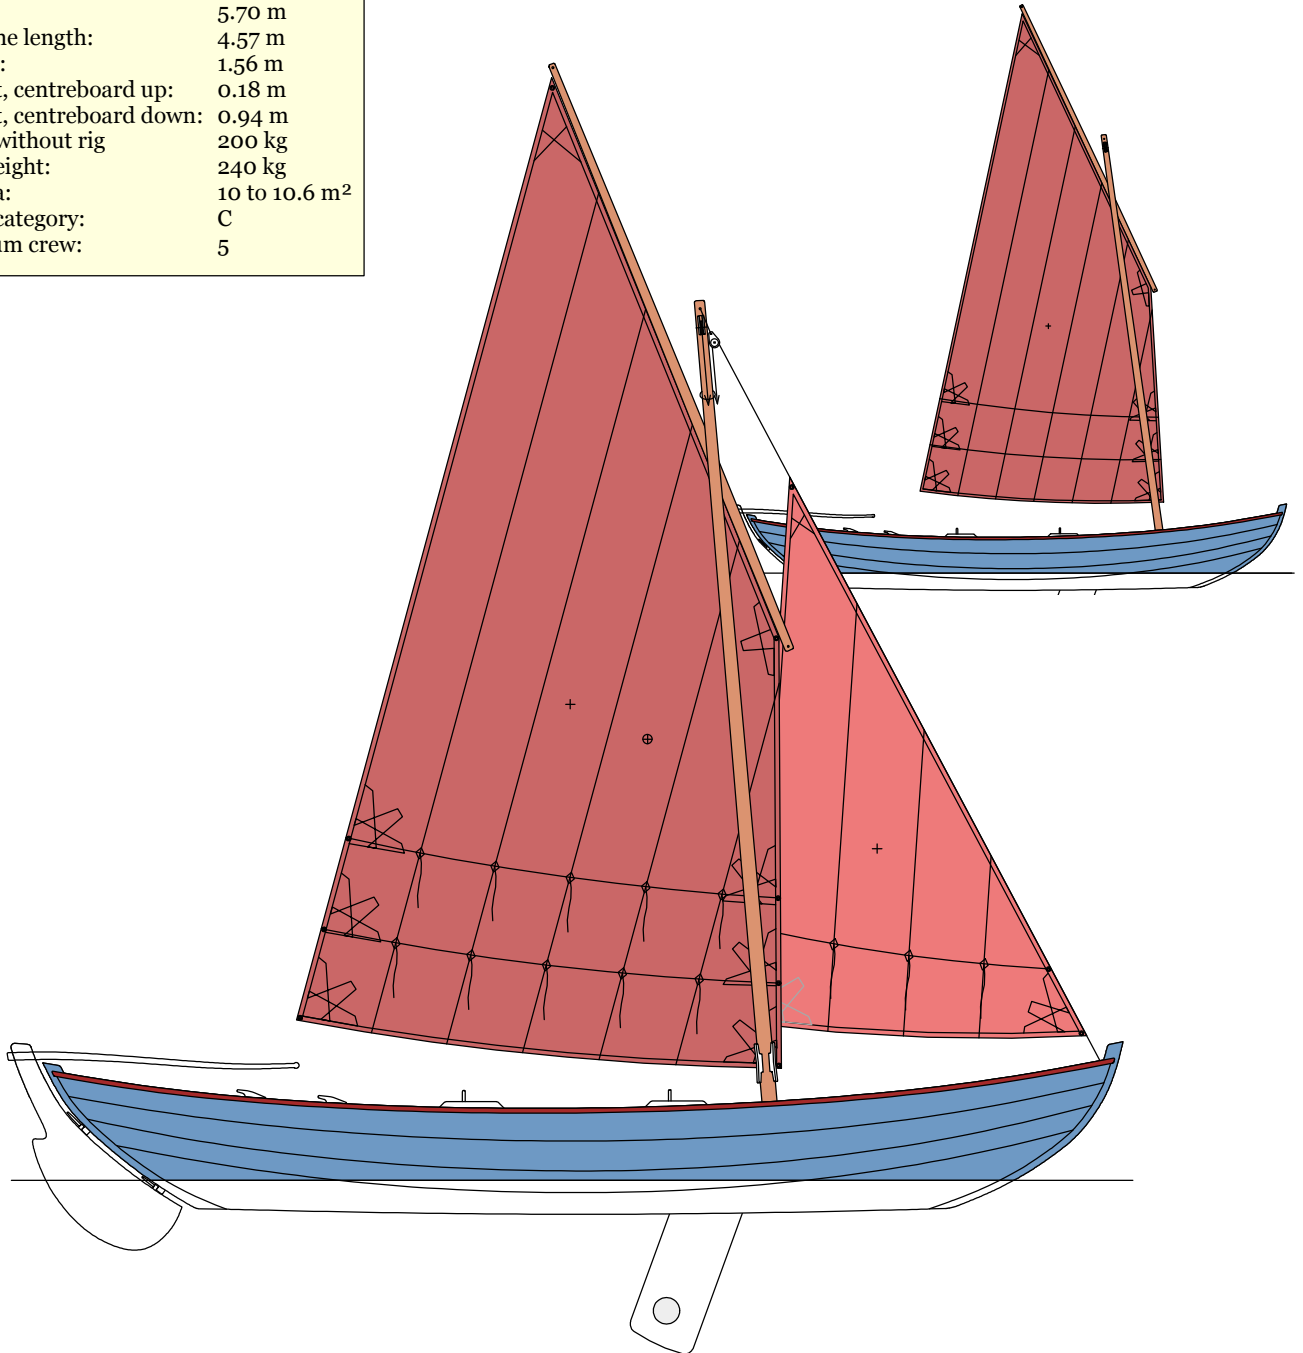

Youkou-Lili

Length:	5.70 m
Waterline length:	4.57 m
Breadth:	1.56 m
Draught, centreboard up:	0.18 m
Draught, centreboard down:	0.94 m
Weight, without rig:	200 kg
Light weight:	240 kg
Sail area:	10 to 10.6 m ²
Design category:	C
Maximum crew:	5

Lug sloop version (background: mast in fore position with lug sail only)