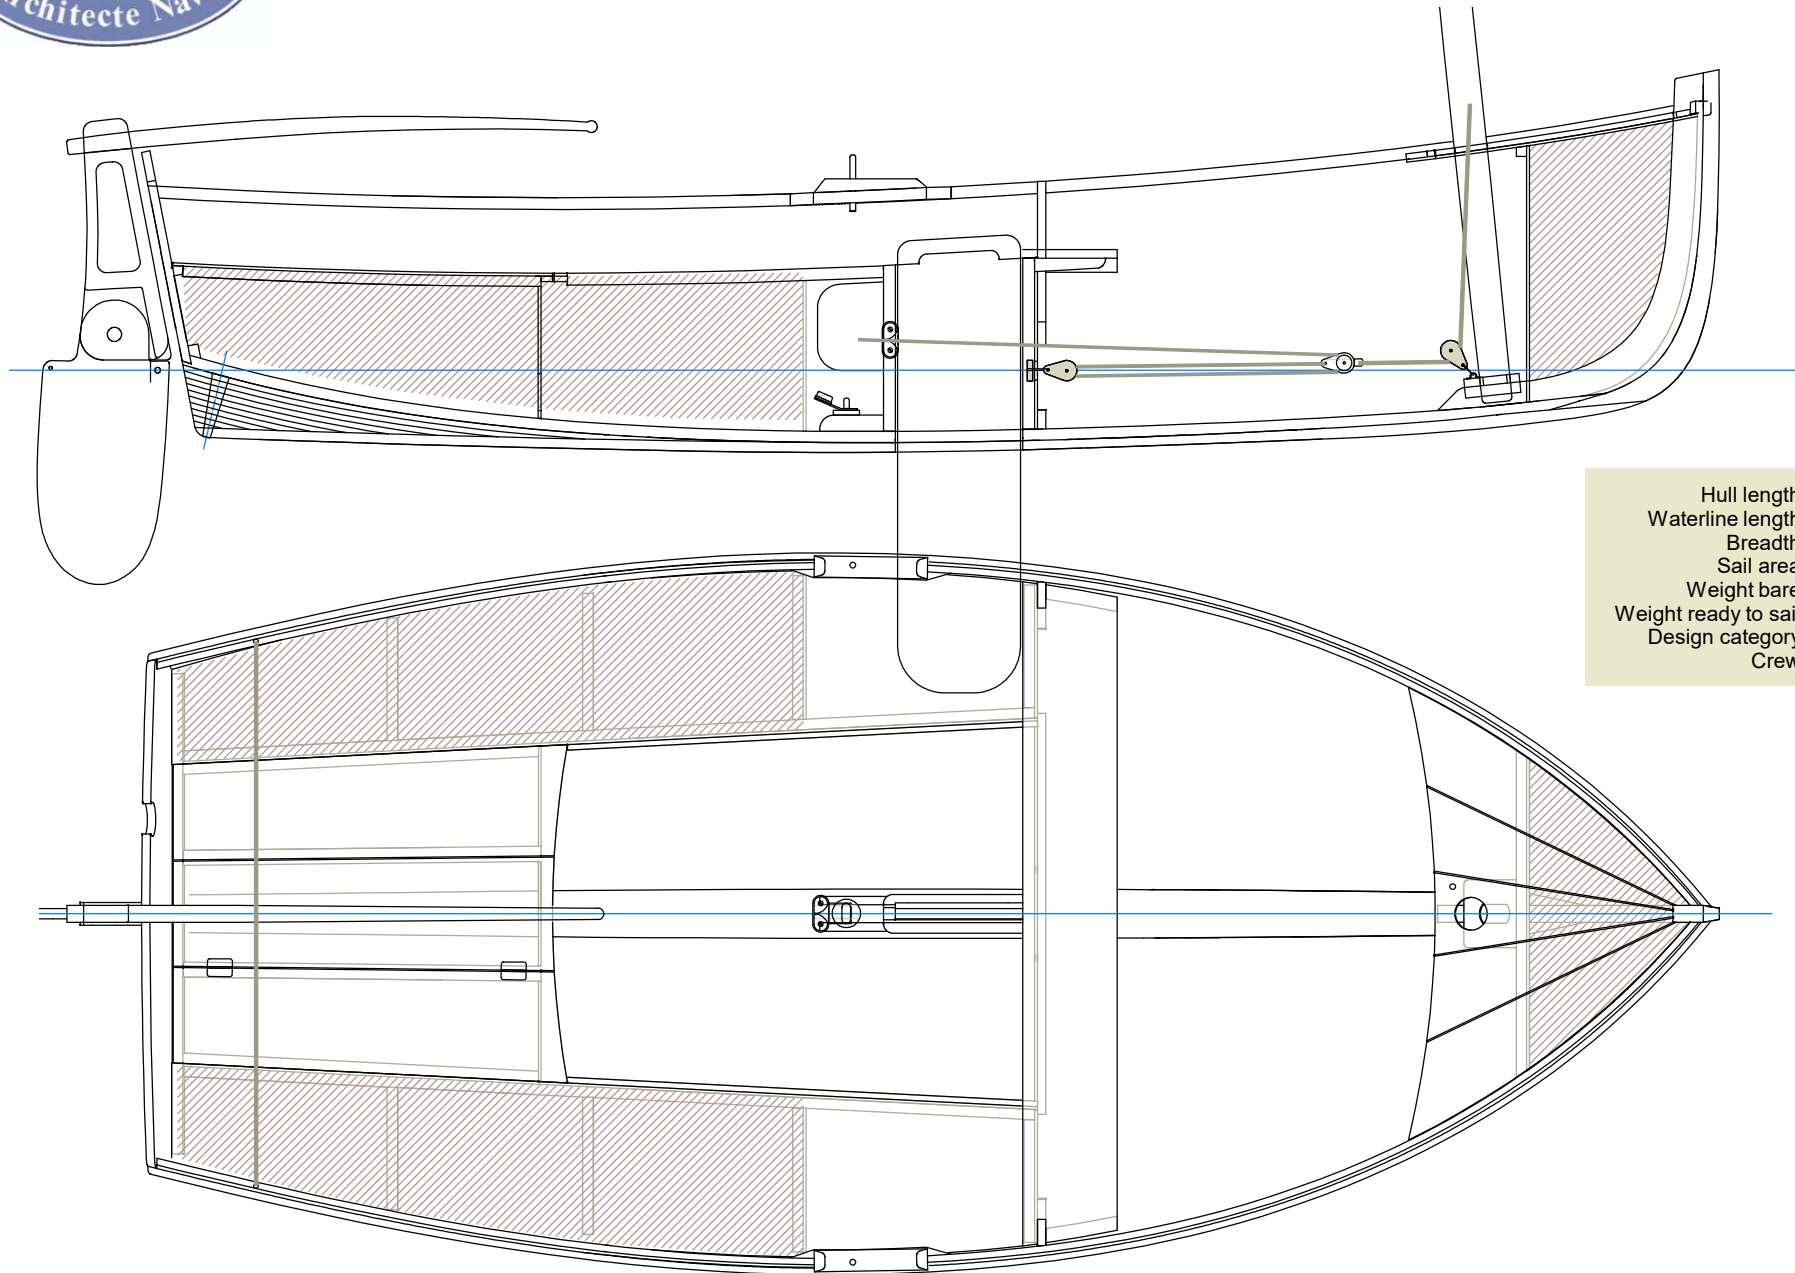

Morbic 11

Hull length	3.35 m
Waterline length	3.18 m
Breadth	1.52 m
Sail area	6.5 m ²
Weight bare	68 kg
Weight ready to sail	95 kg
Design category	C / D
Crew	2 / 3