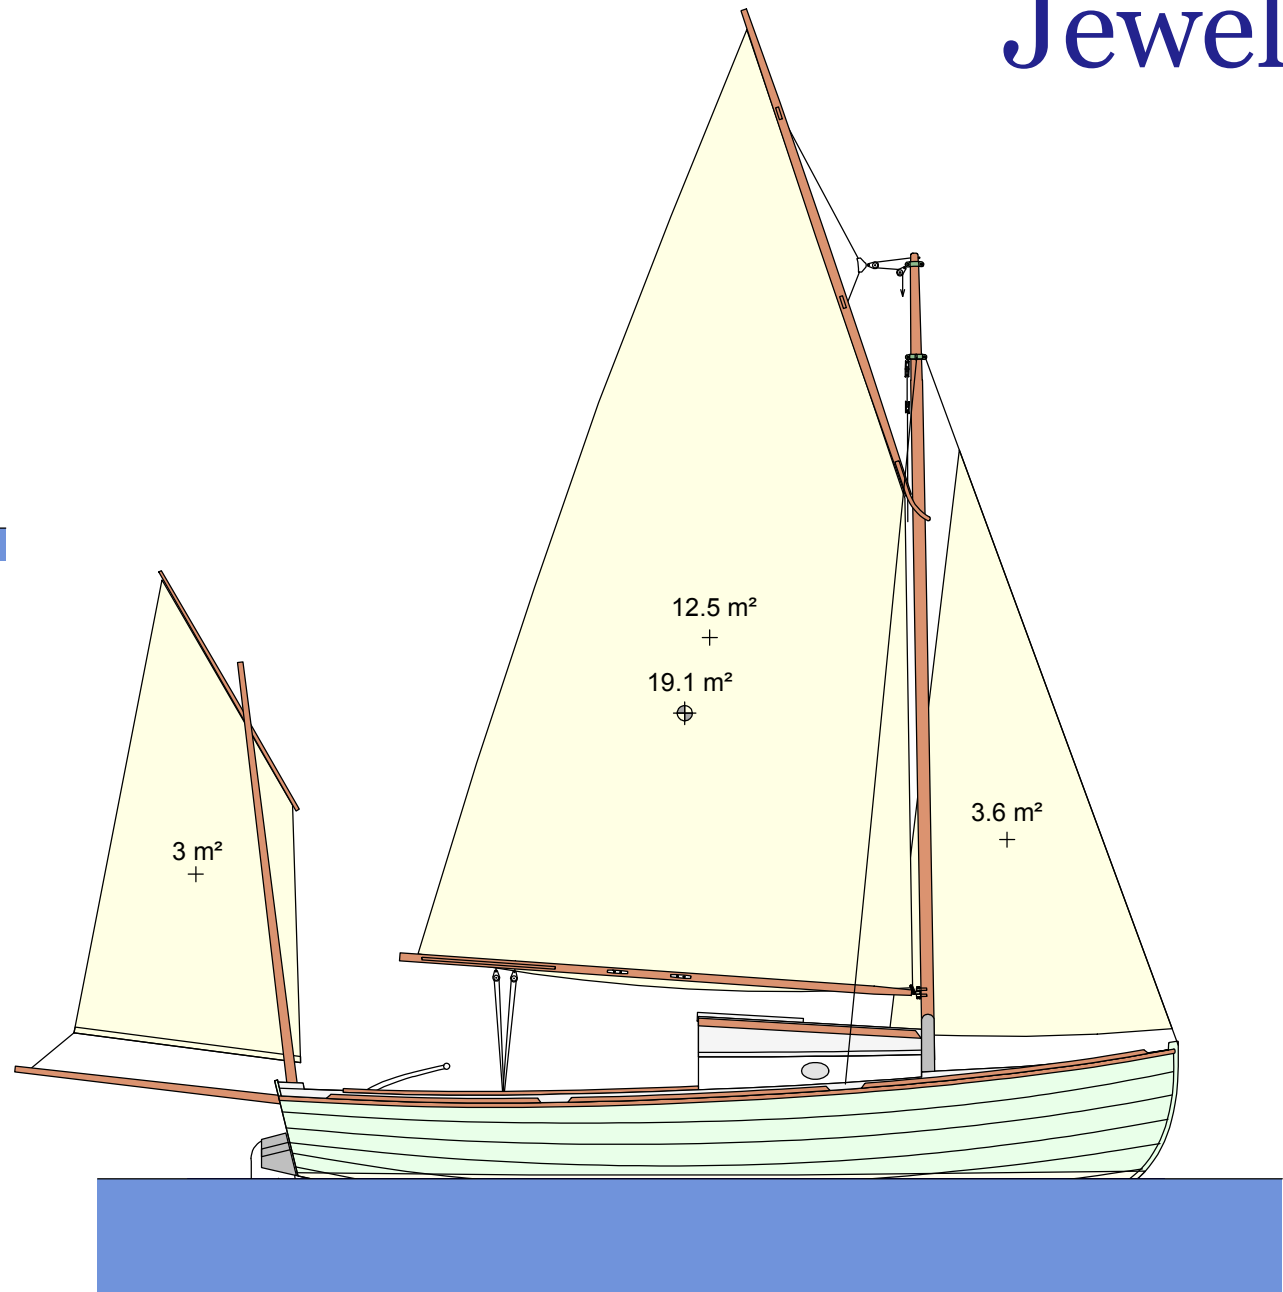

Jewell

Hull length : 5.98 m
 Waterline length : 5.30 m
 Breadth : 2.20 m
 Draught : 0.38 / 1.2 m
 Light weight : 650 kg
 Ballast weight : 150 kg

Scale 1/35
 26 September 2010

Jewell

Sprit boomed leg-of-mutton mizzen optional rig

Scale 1/50 and 1/100
22 September 2010