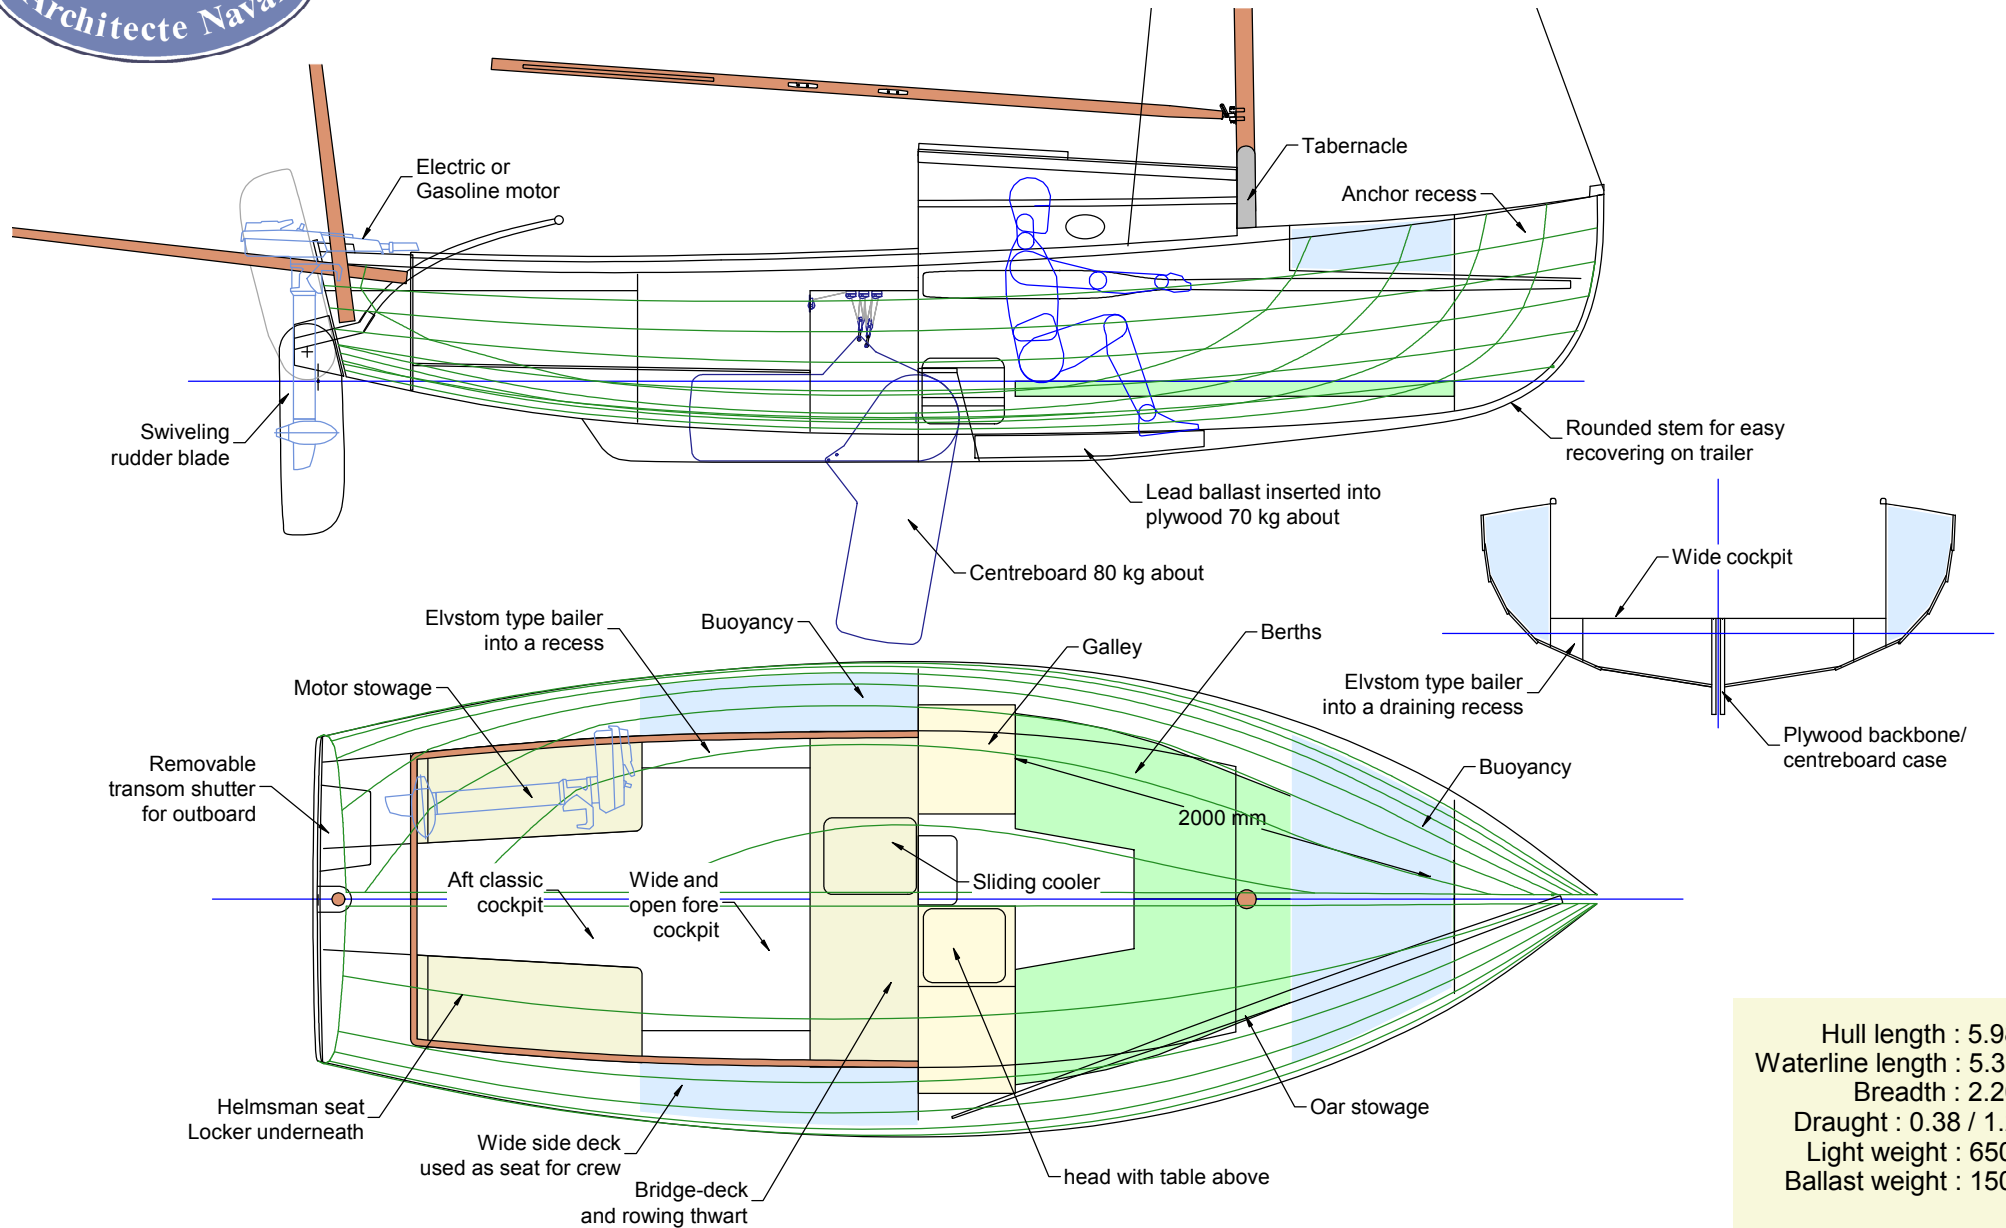

Jewell

Hull length : 5.98 m
 Waterline length : 5.30 m
 Breadth : 2.20 m
 Draught : 0.38 / 1.2 m
 Light weight : 650 kg
 Ballast weight : 150 kg

Scale 1/35
 26 September 2010

Jewell

Sprit boomed leg-of-mutton mizzen optional rig

Scale 1/50 and 1/100
22 September 2010