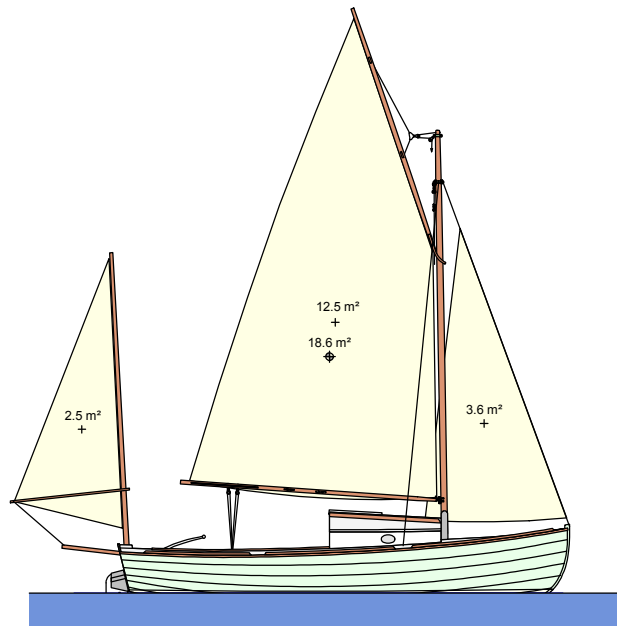

Jewell

Hull length : 5.98 m
 Waterline length : 5.30 m
 Breadth : 2.20 m
 Draught : 0.38 / 1.2 m
 Light weight : 650 kg
 Ballast weight : 150 kg

Scale 1/35
 26 September 2010

Jewell

Sprit boomed leg-of-mutton mizzen optional rig

Scale 1/50 and 1/100
22 September 2010