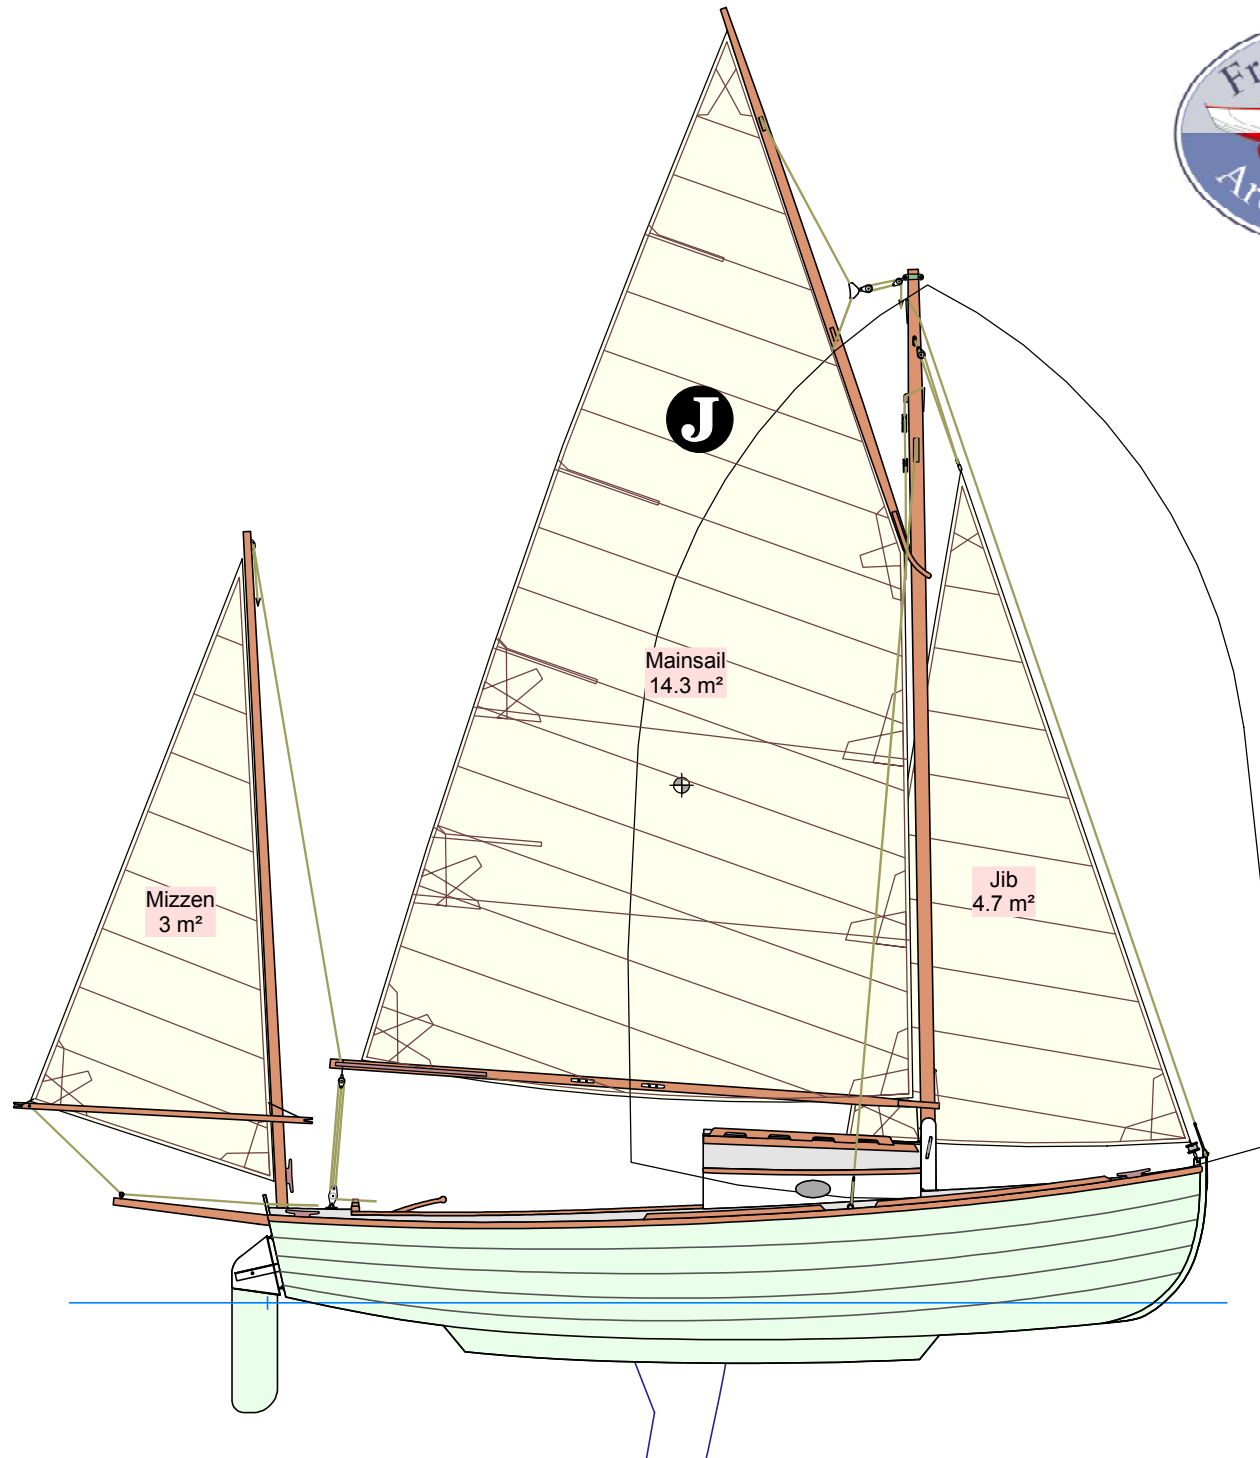

# Jewell

Hull length	5.99 m
Waterline length	5.40 m
Breadth	2.22 m
Draught (board up)	0.38 m
Draught (board down)	1.24 m
Light weight (abt)	690 kg
Ballast	150 kg
Sail area	22 m <sup>2</sup>
EC category	C / D
Crew	4 / 6

# Jewell