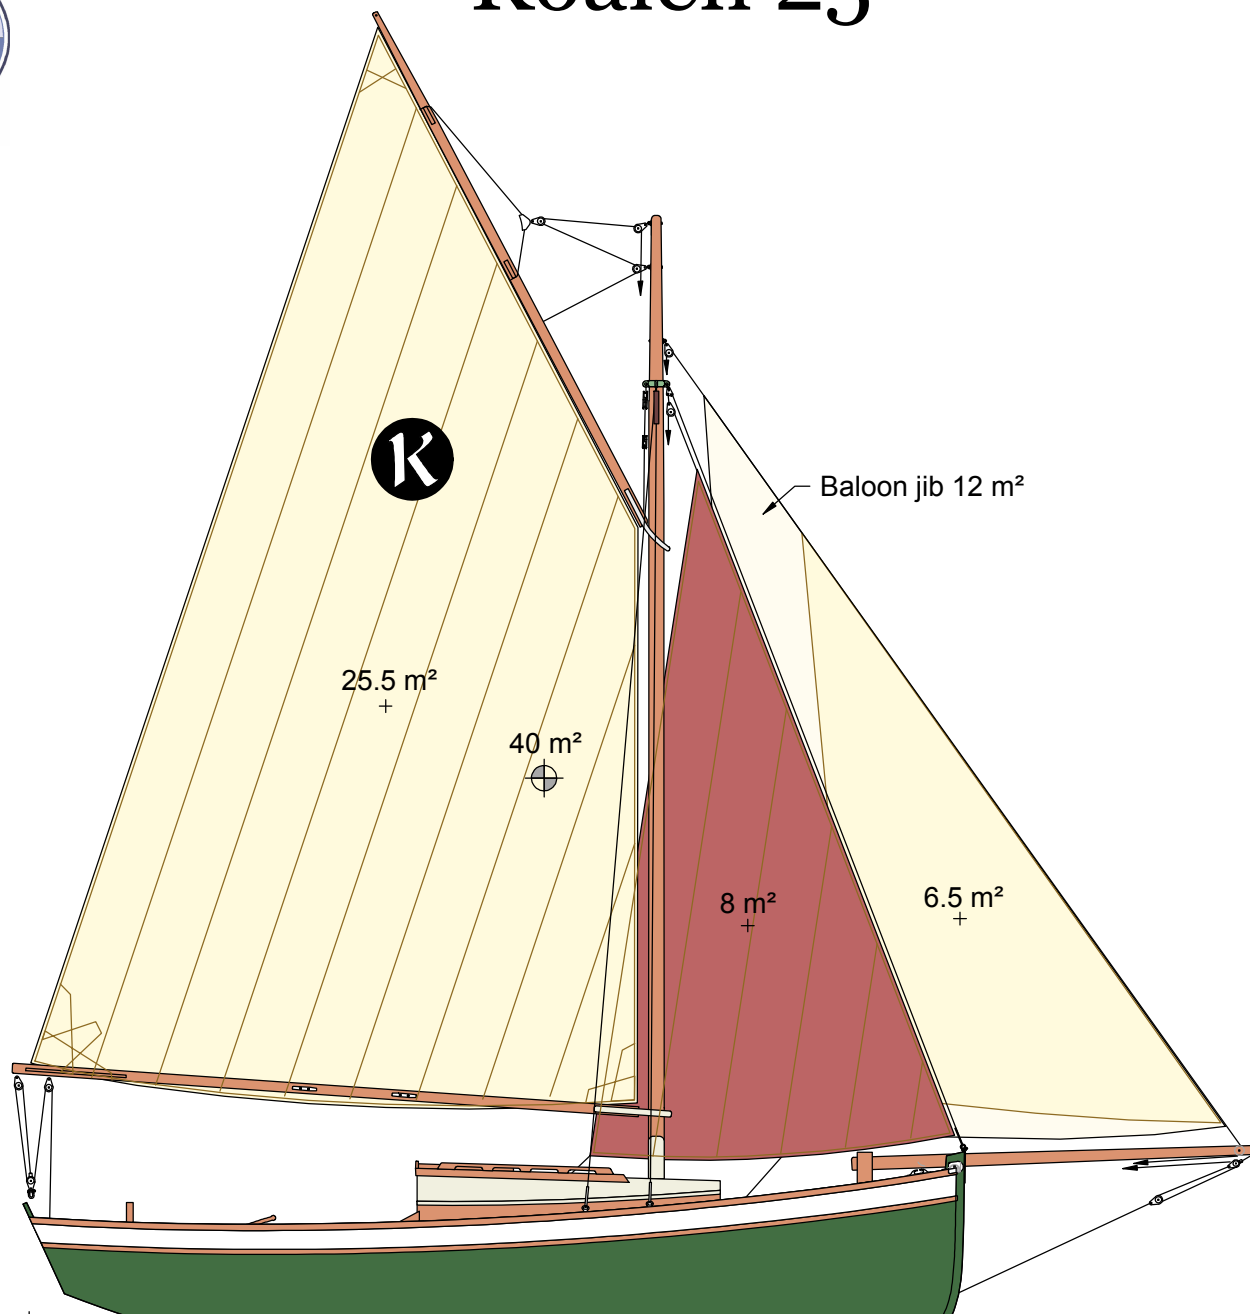

Koalen 25

Hull length: 7.48 m
 Waterline length: 6.54 m
 Breadth: 2.6 m
 Draught : 1.15 m
 Loaded displacement : 3 000 kg
 Ballast: 1 100 kg (about)

Scale 1/40
 2 February 2008

Koalen 25

Scale 1/60
2 February 2008