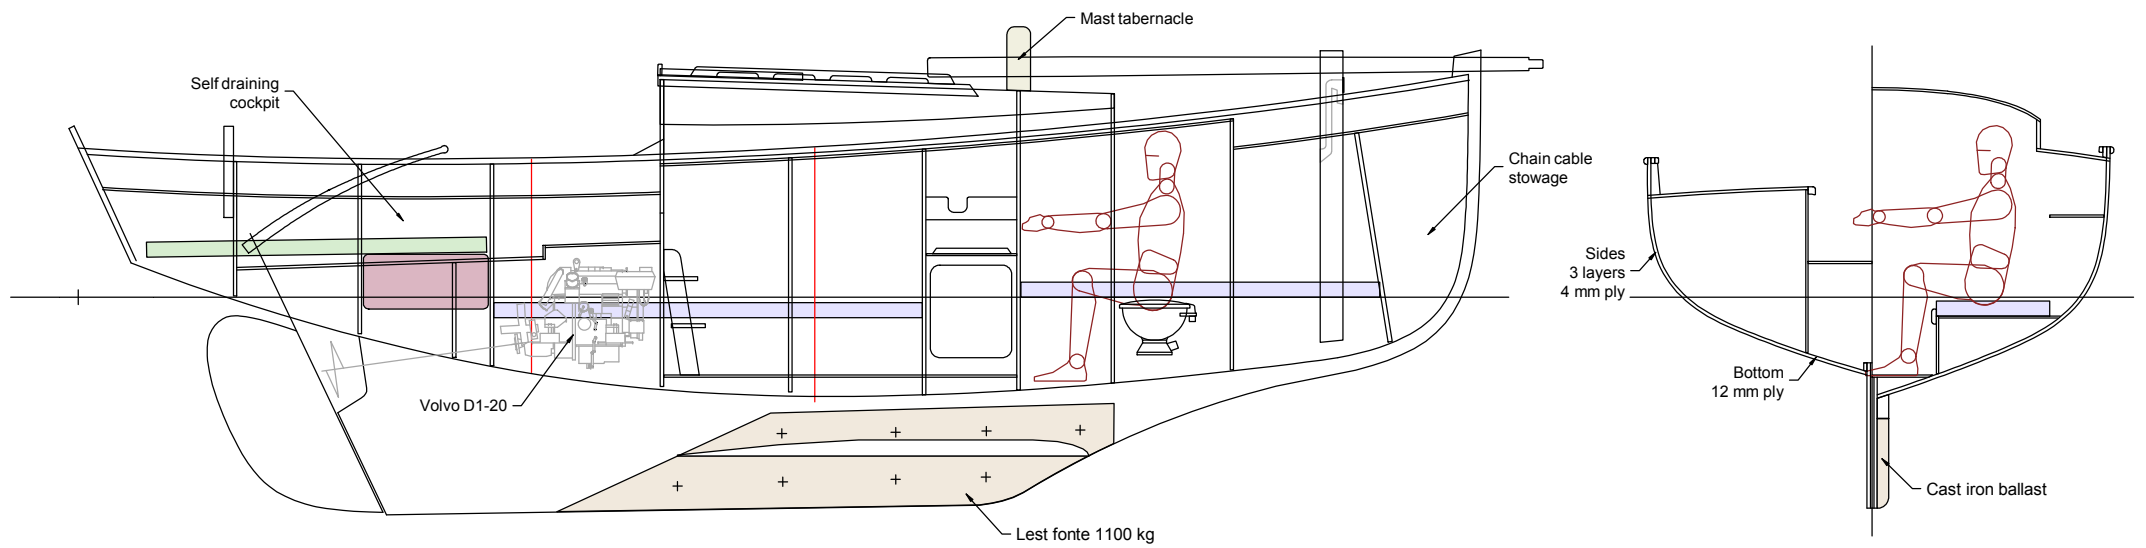

Koalen 25

Hull length: 7.48 m
 Waterline length: 6.54 m
 Breadth: 2.6 m
 Draught : 1.15 m
 Loaded displacement : 3 000 kg
 Ballast: 1 100 kg (about)

Scale 1/40
 2 February 2008

Koalen 25

Scale 1/60
2 February 2008