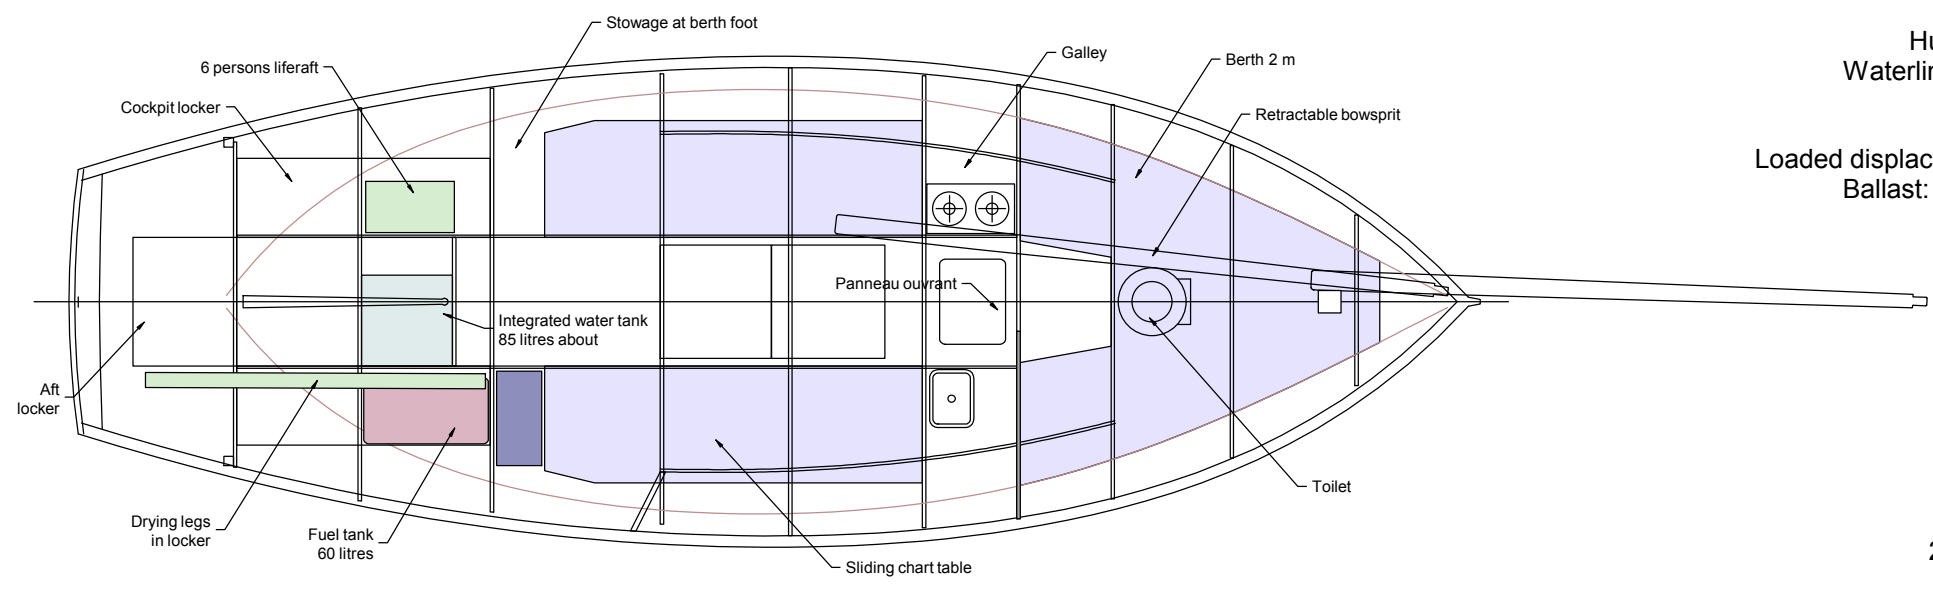

Koalen 25

Hull length: 7.48 m
 Waterline length: 6.54 m
 Breadth: 2.6 m
 Draught : 1.15 m
 Loaded displacement : 3 000 kg
 Ballast: 1 100 kg (about)

Scale 1/40
 2 February 2008

Koalen 25

Scale 1/60
2 February 2008