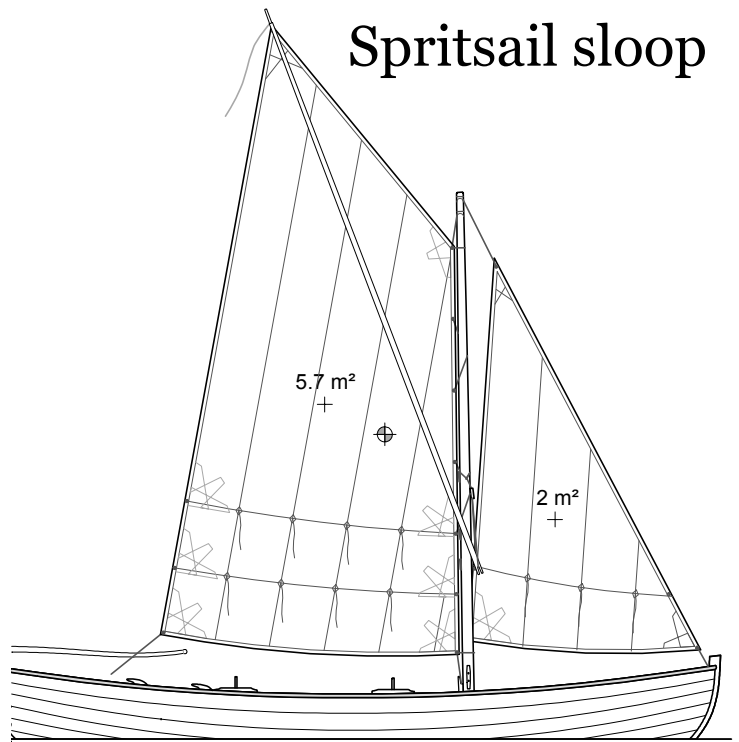

Elorn - General arrangement

Hull length	4.87 m
Waterline length	4.45 m
Breadth	1.37 m
Unrigged weight	110 kg
Ligth weight	160 kg

Elorn Rigs

Spritsail

Lug sail

Spritsail sloop

Lugsail sloop

In the case of sloop rigs (sprit or lug), it possible to step the mast forward and sail under main only.