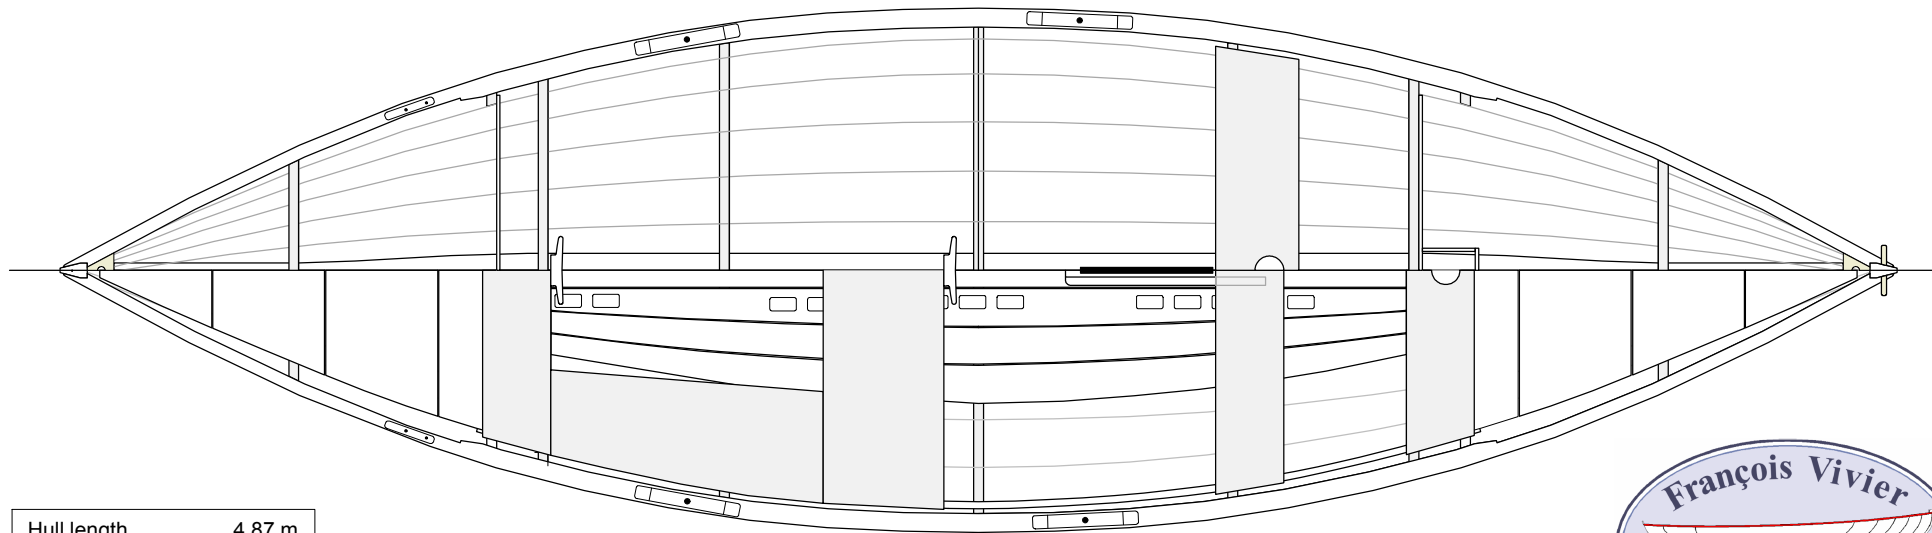

Elorn - General arrangement

Hull length	4.87 m
Waterline length	4.45 m
Breadth	1.37 m
Unrigged weight	110 kg
Ligth weight	160 kg

Elorn Rigs

Spritsail

Lug sail

Spritsail sloop

Lugsail sloop

In the case of sloop rigs (sprit or lug), it possible to step the mast forward and sail under main only.