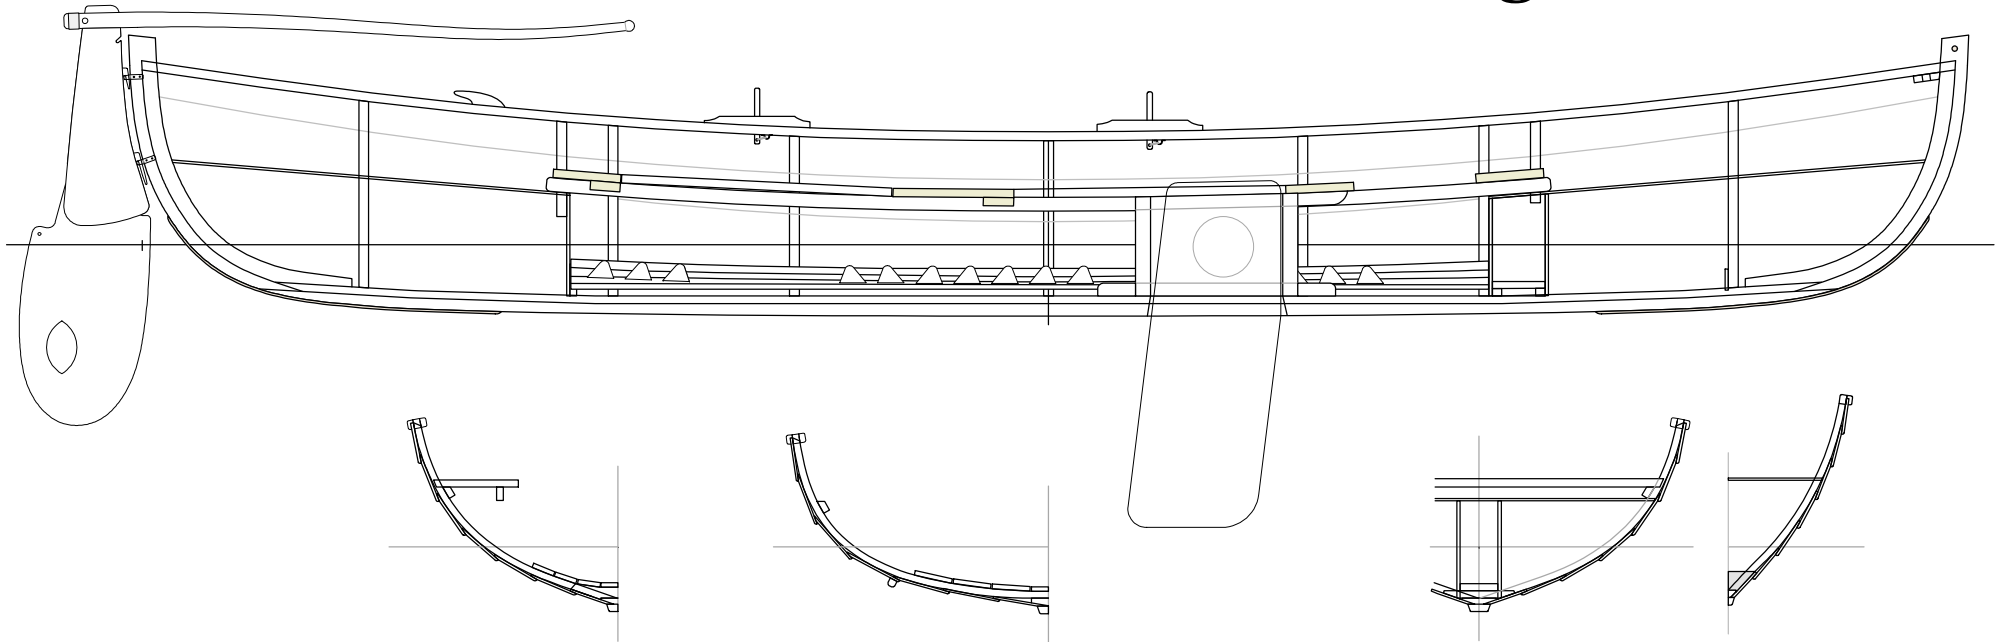

Elorn - General arrangement

Hull length	4.87 m
Waterline length	4.45 m
Breadth	1.37 m
Unrigged weight	110 kg
Ligth weight	160 kg

Elorn Rigs

Spritsail

Lug sail

Spritsail sloop

Lugsail sloop

In the case of sloop rigs (sprit or lug), it possible to step the mast forward and sail under main only.