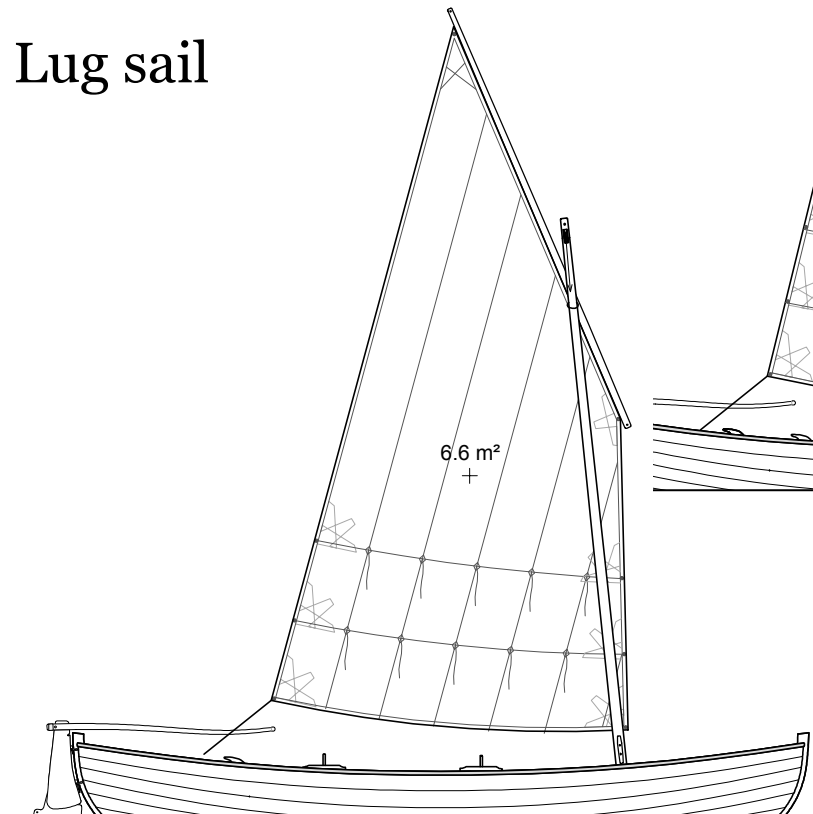

Elorn - General arrangement

Hull length	4.87 m
Waterline length	4.45 m
Breadth	1.37 m
Unrigged weight	110 kg
Ligth weight	160 kg

Elorn Rigs

Spritsail

Lug sail

Spritsail sloop

Lugsail sloop

In the case of sloop rigs (sprit or lug), it possible to step the mast forward and sail under main only.