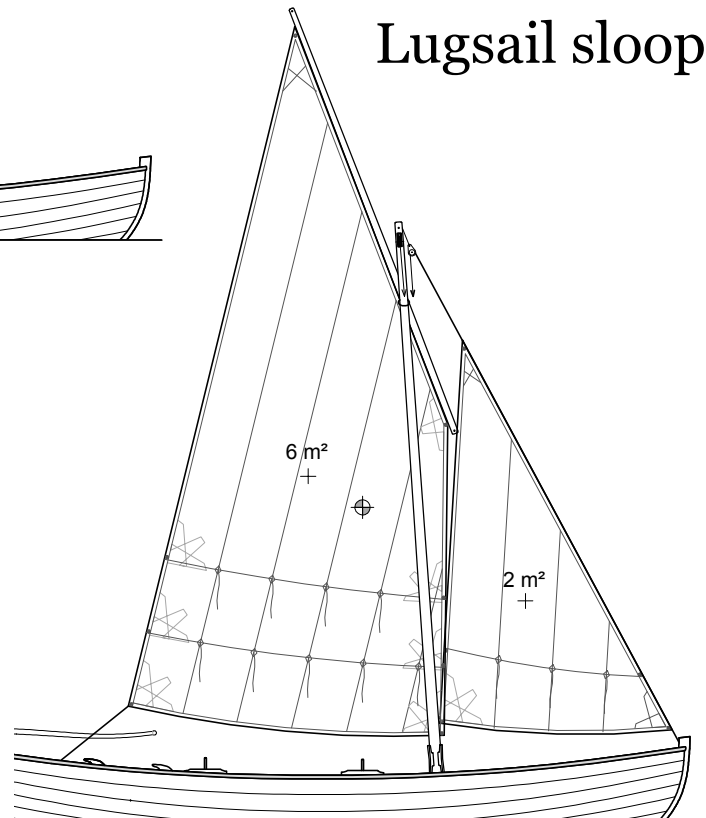

Elorn - General arrangement

Hull length	4.87 m
Waterline length	4.45 m
Breadth	1.37 m
Unrigged weight	110 kg
Ligth weight	160 kg

Elorn Rigs

Spritsail

Lug sail

Spritsail sloop

Lugsail sloop

In the case of sloop rigs (sprit or lug), it possible to step the mast forward and sail under main only.